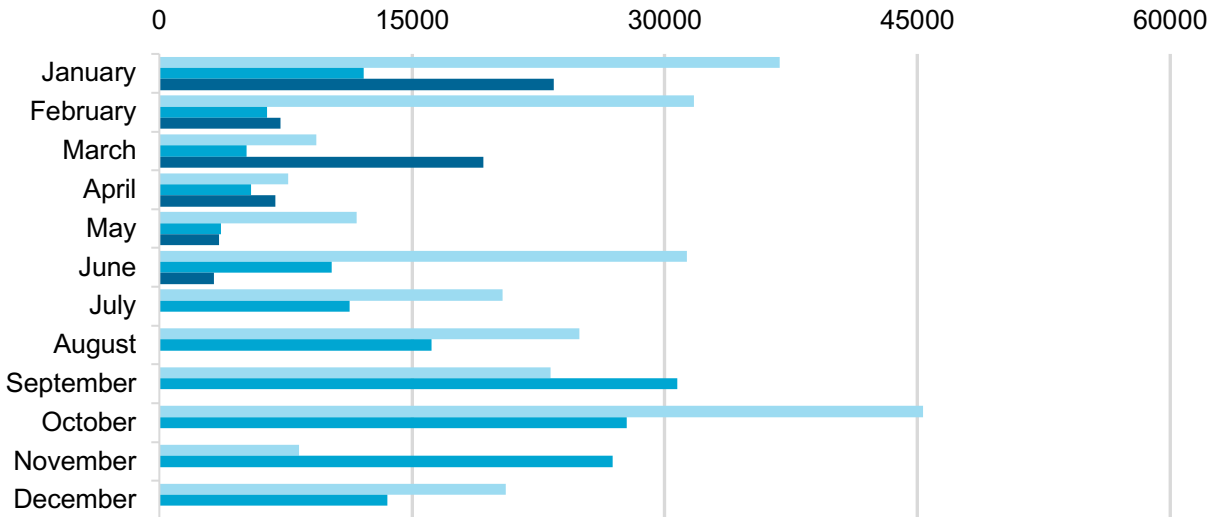

Greyscale - Sold Weight (lbs)

2019 2020 2021

Haddock - Sold Weight (lbs)

2019 2020 2021

Monkfish - Sold Weight (lbs)

2019 2020 2021

Pollock - Sold Weight (lbs)

2019 2020 2021

Redfish - Sold Weight (lbs)

2019 2020 2021

White Hake - Sold Weight (lbs)

2019 2020 2021