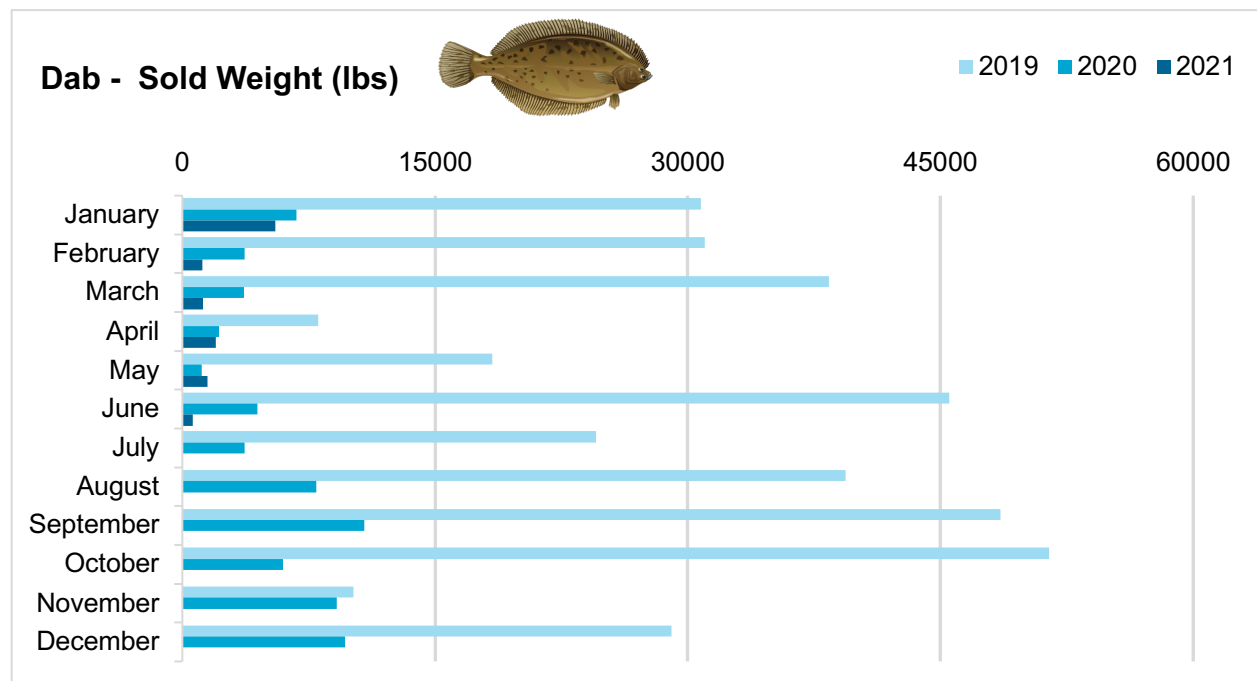

JUNE 2021

Volume of Fish Landed at the Portland Fish Exchange (PFEX)

PFEX is one of just a handful of fish auctions in New England where fishermen land their catch and processors bid on and purchase fish from multiple boats. The volume of fish moving through PFEX is a publicly available source of data that can show patterns over time.

Greyscale - Sold Weight (lbs)

2019 2020 2021

Haddock - Sold Weight (lbs)

2019 2020 2021

Monkfish - Sold Weight (lbs)

2019 2020 2021

Pollock - Sold Weight (lbs)

2019 2020 2021

Redfish - Sold Weight (lbs)

2019 2020 2021

White Hake - Sold Weight (lbs)

2019 2020 2021