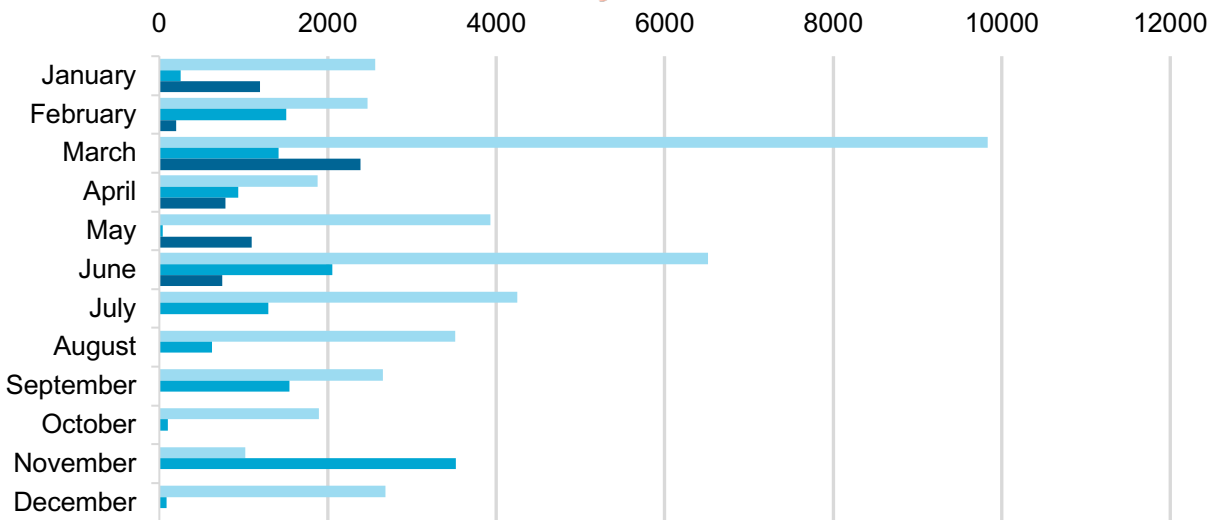

Greyscale - Sold Weight (lbs)

2019 2020 2021

Haddock - Sold Weight (lbs)

2019 2020 2021

Monkfish - Sold Weight (lbs)

2019 2020 2021

Pollock - Sold Weight (lbs)

2019 2020 2021

Redfish - Sold Weight (lbs)

2019 2020 2021

White Hake - Sold Weight (lbs)

2019 2020 2021