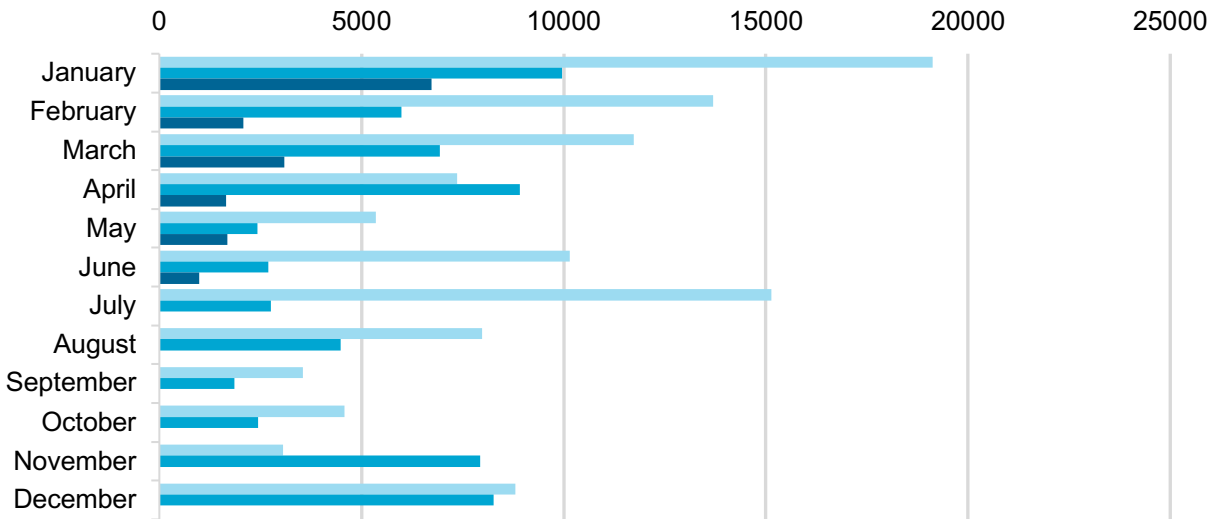

JUNE 2021

Volume of Fish Landed at the Portland Fish Exchange (PFEX)

PFEX is one of just a handful of fish auctions in New England where fishermen land their catch and processors bid on and purchase fish from multiple boats. The volume of fish moving through PFEX is a publicly available source of data that can show patterns over time.

Greyscale - Sold Weight (lbs)

2019 2020 2021

Haddock - Sold Weight (lbs)

2019 2020 2021

Monkfish - Sold Weight (lbs)

2019 2020 2021

Pollock - Sold Weight (lbs)

2019 2020 2021

Redfish - Sold Weight (lbs)

2019 2020 2021

White Hake - Sold Weight (lbs)

2019 2020 2021