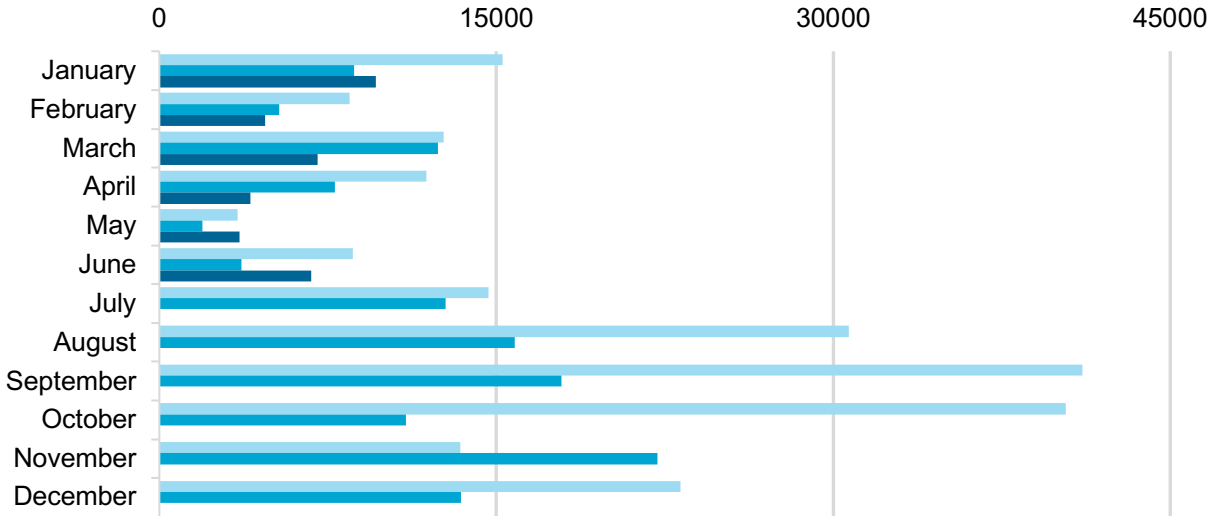

Greyscale - Sold Weight (lbs)

2019 2020 2021

Haddock - Sold Weight (lbs)

2019 2020 2021

Monkfish - Sold Weight (lbs)

2019 2020 2021

Pollock - Sold Weight (lbs)

2019 2020 2021

Redfish - Sold Weight (lbs)

2019 2020 2021

White Hake - Sold Weight (lbs)

2019 2020 2021