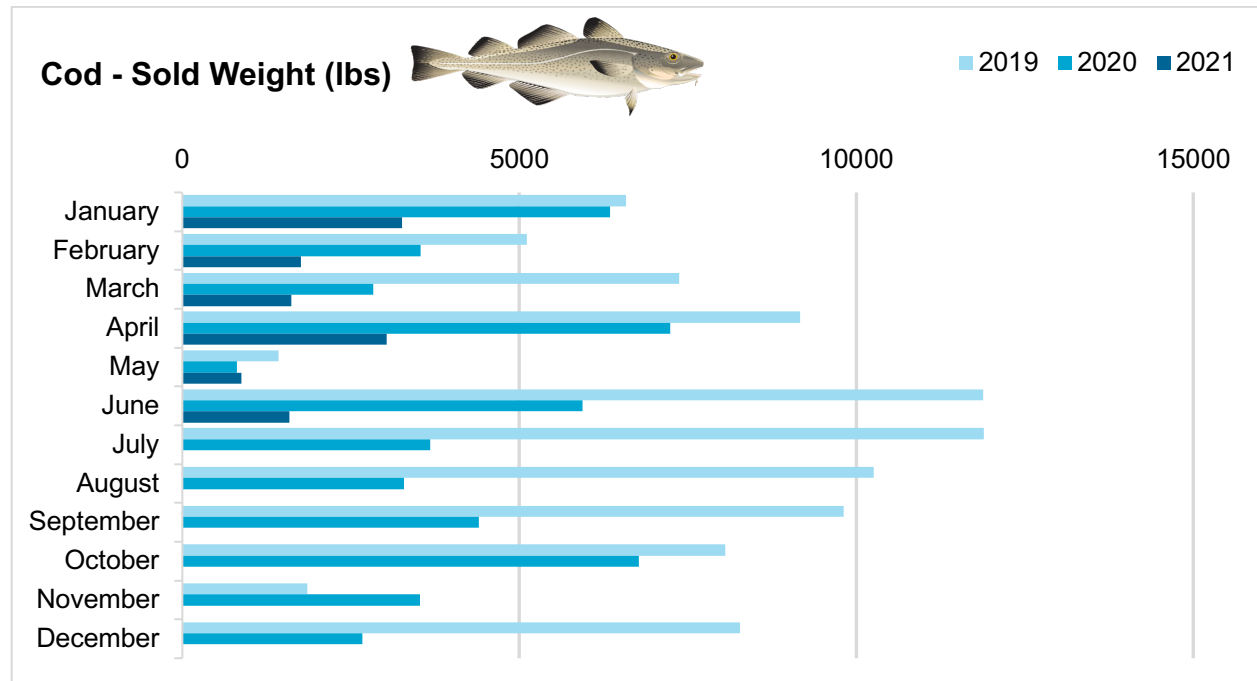

JUNE 2021

Volume of Fish Landed at the Portland Fish Exchange (PFEX)

PFEX is one of just a handful of fish auctions in New England where fishermen land their catch and processors bid on and purchase fish from multiple boats. The volume of fish moving through PFEX is a publicly available source of data that can show patterns over time.

Greyscale - Sold Weight (lbs)

2019 2020 2021

Haddock - Sold Weight (lbs)

2019 2020 2021

Monkfish - Sold Weight (lbs)

2019 2020 2021

Pollock - Sold Weight (lbs)

2019 2020 2021

Redfish - Sold Weight (lbs)

2019 2020 2021

White Hake - Sold Weight (lbs)

2019 2020 2021