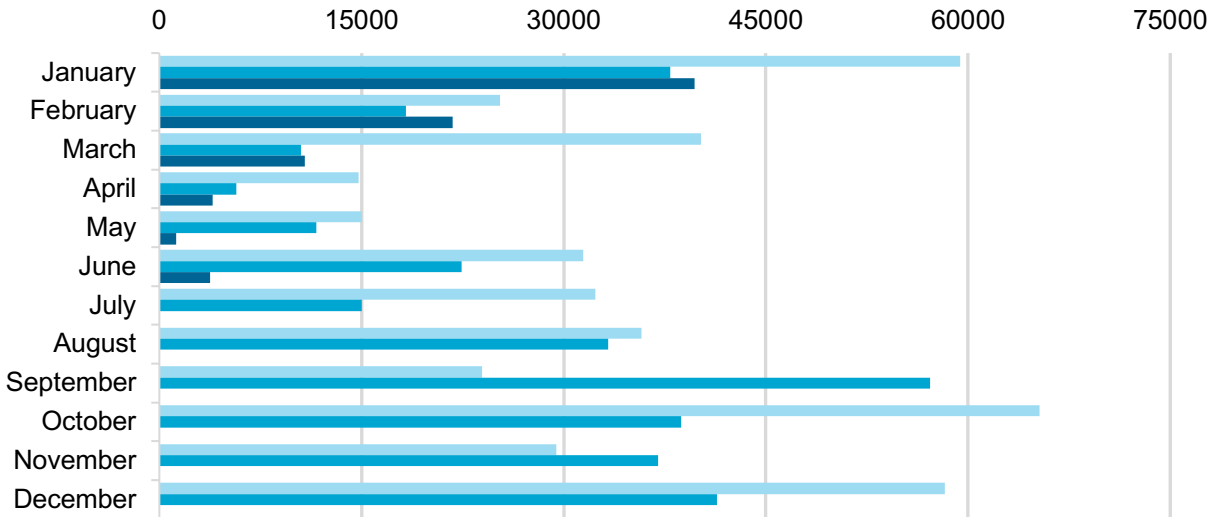

Greyscale - Sold Weight (lbs)

2019 2020 2021

Haddock - Sold Weight (lbs)

2019 2020 2021

Monkfish - Sold Weight (lbs)

2019 2020 2021

Pollock - Sold Weight (lbs)

2019 2020 2021

Redfish - Sold Weight (lbs)

2019 2020 2021

White Hake - Sold Weight (lbs)

2019 2020 2021