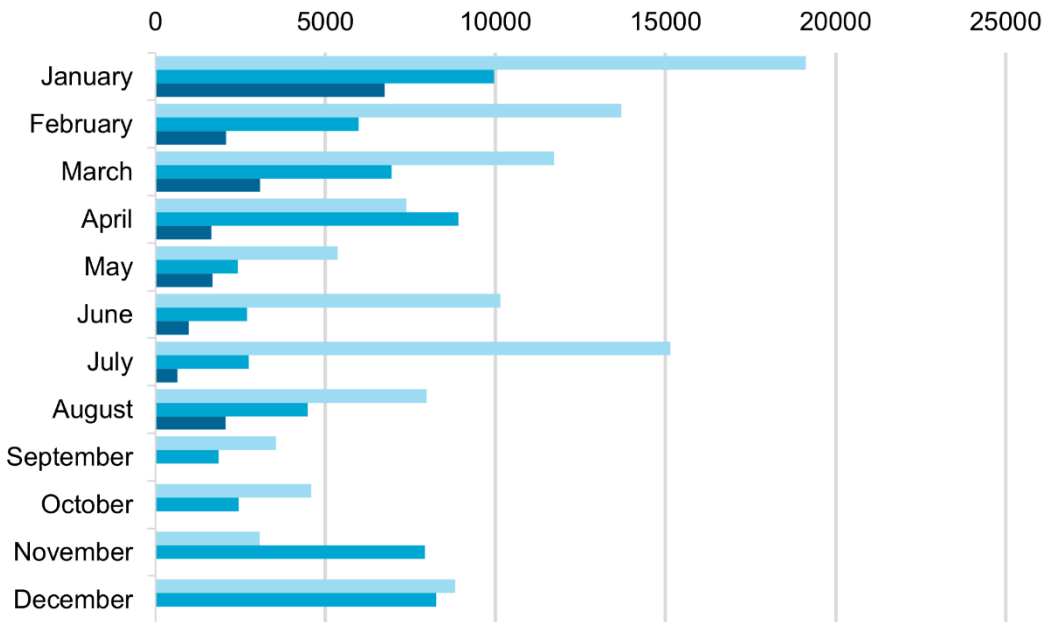

SEPTEMBER 2021

Volume of Fish Landed at the Portland Fish Exchange (PFEX)

PFEX is one of just a handful of fish auctions in New England where fishermen land their catch and processors bid on and purchase fish from multiple boats. The volume of fish moving through PFEX is a publicly available source of data that can show patterns over time.

Greysole - Sold Weight (lbs)

2019 2020 2021

Haddock - Sold Weight (lbs)

2019 2020 2021

Monkfish - Sold Weight (lbs)

2019 2020 2021

Pollock - Sold Weight (lbs)

2019 2020 2021

Redfish - Sold Weight (lbs)

2019 2020 2021

White Hake - Sold Weight (lbs)

2019 2020 2021