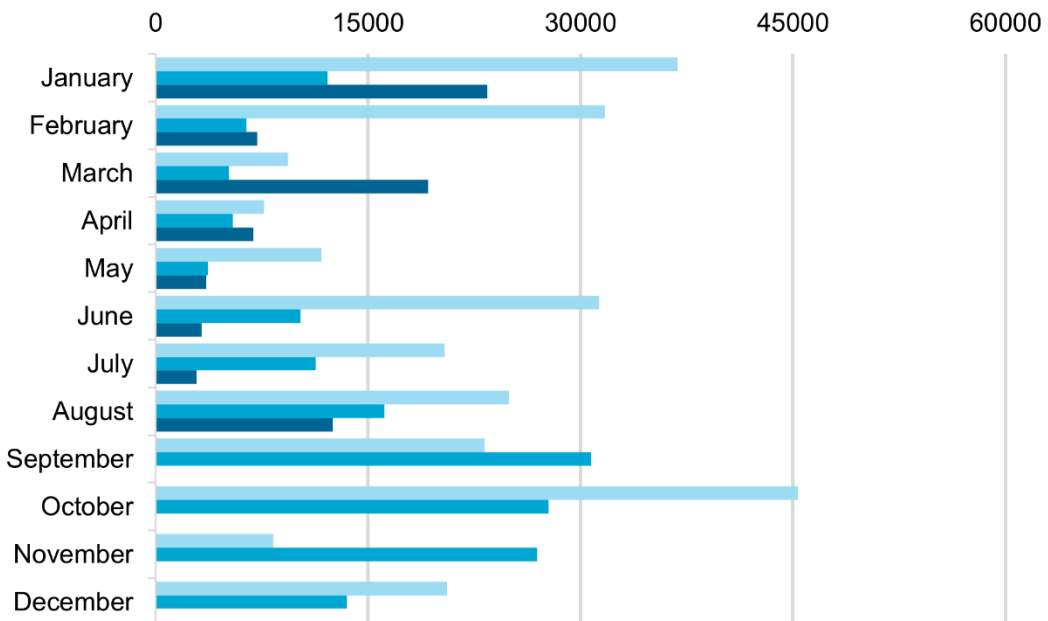

SEPTEMBER 2021

Volume of Fish Landed at the Portland Fish Exchange (PFEX)

PFEX is one of just a handful of fish auctions in New England where fishermen land their catch and processors bid on and purchase fish from multiple boats. The volume of fish moving through PFEX is a publicly available source of data that can show patterns over time.

Greysole - Sold Weight (lbs)

2019 2020 2021

Haddock - Sold Weight (lbs)

2019 2020 2021

Monkfish - Sold Weight (lbs)

2019 2020 2021

Pollock - Sold Weight (lbs)

2019 2020 2021

Redfish - Sold Weight (lbs)

2019 2020 2021

White Hake - Sold Weight (lbs)

2019 2020 2021