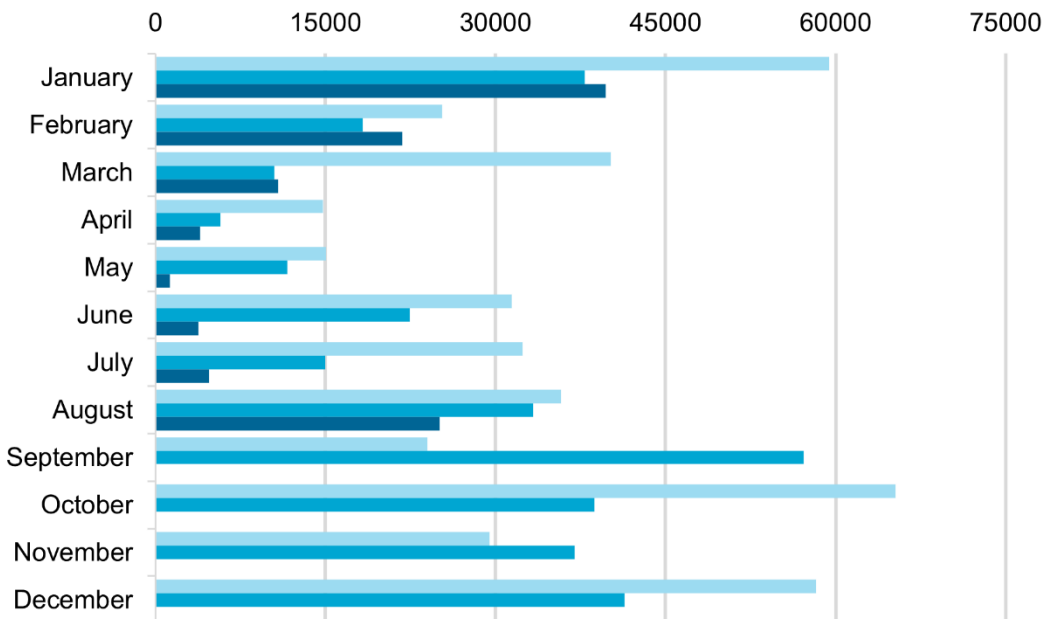

Greysole - Sold Weight (lbs)

2019 2020 2021

Haddock - Sold Weight (lbs)

2019 2020 2021

Monkfish - Sold Weight (lbs)

2019 2020 2021

Pollock - Sold Weight (lbs)

2019 2020 2021

Redfish - Sold Weight (lbs)

2019 2020 2021

White Hake - Sold Weight (lbs)

2019 2020 2021