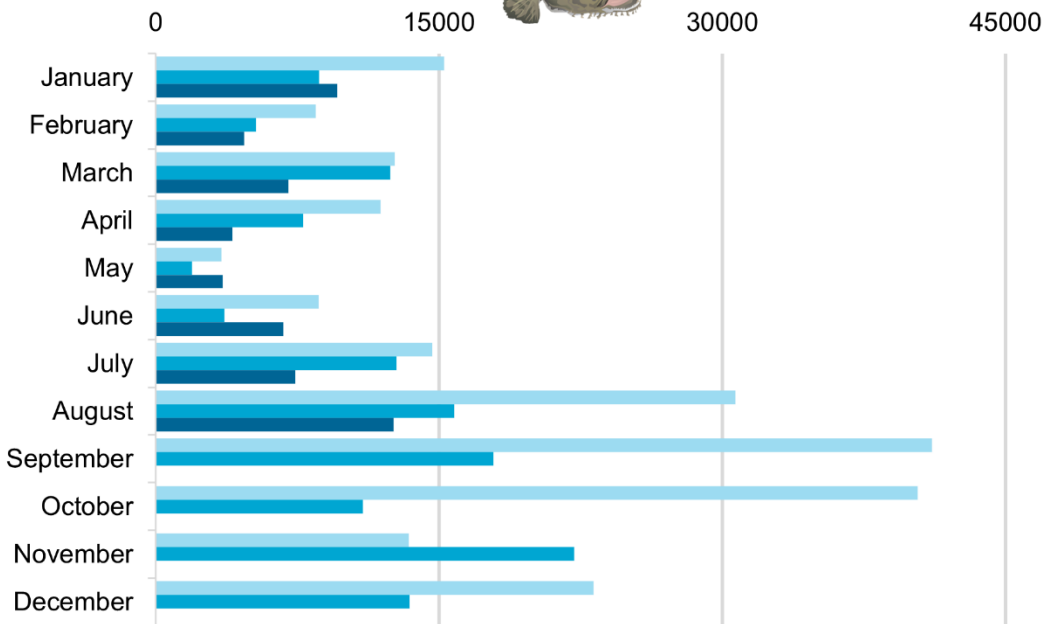

SEPTEMBER 2021

Volume of Fish Landed at the Portland Fish Exchange (PFEX)

PFEX is one of just a handful of fish auctions in New England where fishermen land their catch and processors bid on and purchase fish from multiple boats. The volume of fish moving through PFEX is a publicly available source of data that can show patterns over time.

Greysole - Sold Weight (lbs)

2019 2020 2021

Haddock - Sold Weight (lbs)

2019 2020 2021

Monkfish - Sold Weight (lbs)

2019 2020 2021

Pollock - Sold Weight (lbs)

2019 2020 2021

Redfish - Sold Weight (lbs)

2019 2020 2021

White Hake - Sold Weight (lbs)

2019 2020 2021