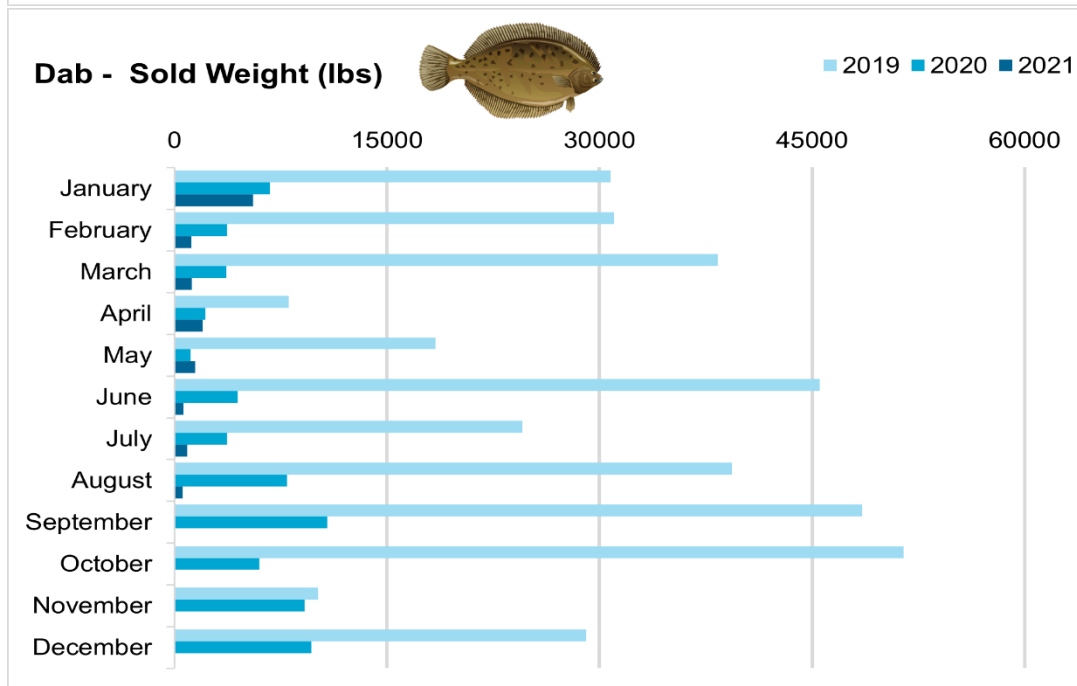

SEPTEMBER 2021

Volume of Fish Landed at the Portland Fish Exchange (PFEX)

PFEX is one of just a handful of fish auctions in New England where fishermen land their catch and processors bid on and purchase fish from multiple boats. The volume of fish moving through PFEX is a publicly available source of data that can show patterns over time.

Greysole - Sold Weight (lbs)

2019 2020 2021

Haddock - Sold Weight (lbs)

2019 2020 2021

Monkfish - Sold Weight (lbs)

2019 2020 2021

Pollock - Sold Weight (lbs)

2019 2020 2021

Redfish - Sold Weight (lbs)

2019 2020 2021

White Hake - Sold Weight (lbs)

2019 2020 2021