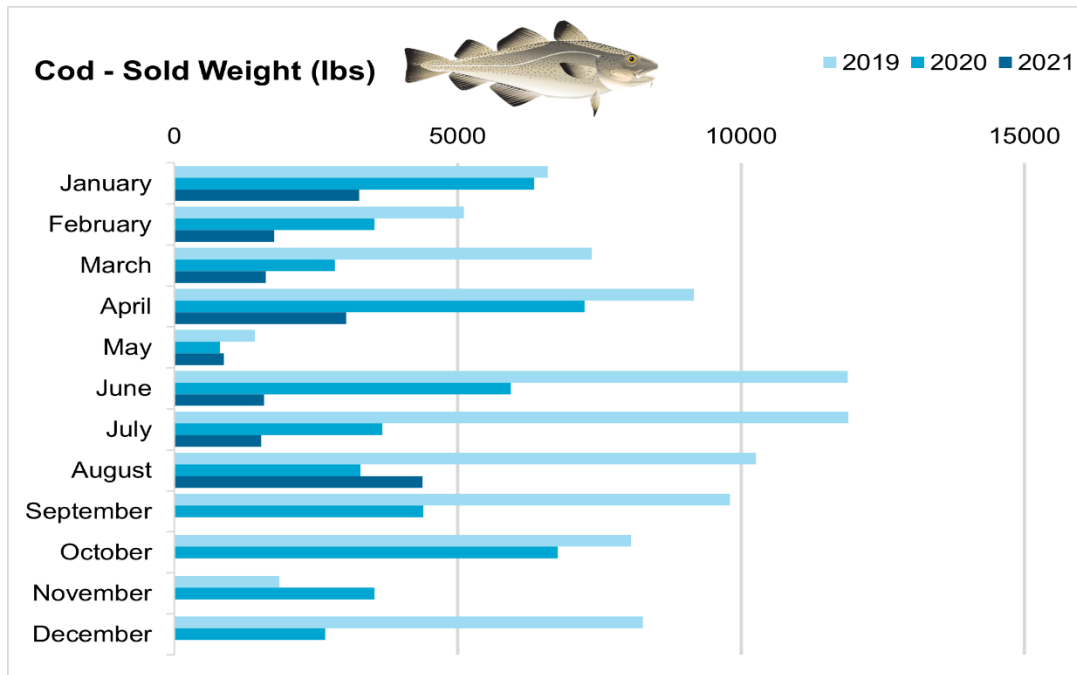

SEPTEMBER 2021

Volume of Fish Landed at the Portland Fish Exchange (PFEX)

PFEX is one of just a handful of fish auctions in New England where fishermen land their catch and processors bid on and purchase fish from multiple boats. The volume of fish moving through PFEX is a publicly available source of data that can show patterns over time.

Greysole - Sold Weight (lbs)

2019 2020 2021

Haddock - Sold Weight (lbs)

2019 2020 2021

Monkfish - Sold Weight (lbs)

2019 2020 2021

Pollock - Sold Weight (lbs)

2019 2020 2021

Redfish - Sold Weight (lbs)

2019 2020 2021

White Hake - Sold Weight (lbs)

2019 2020 2021