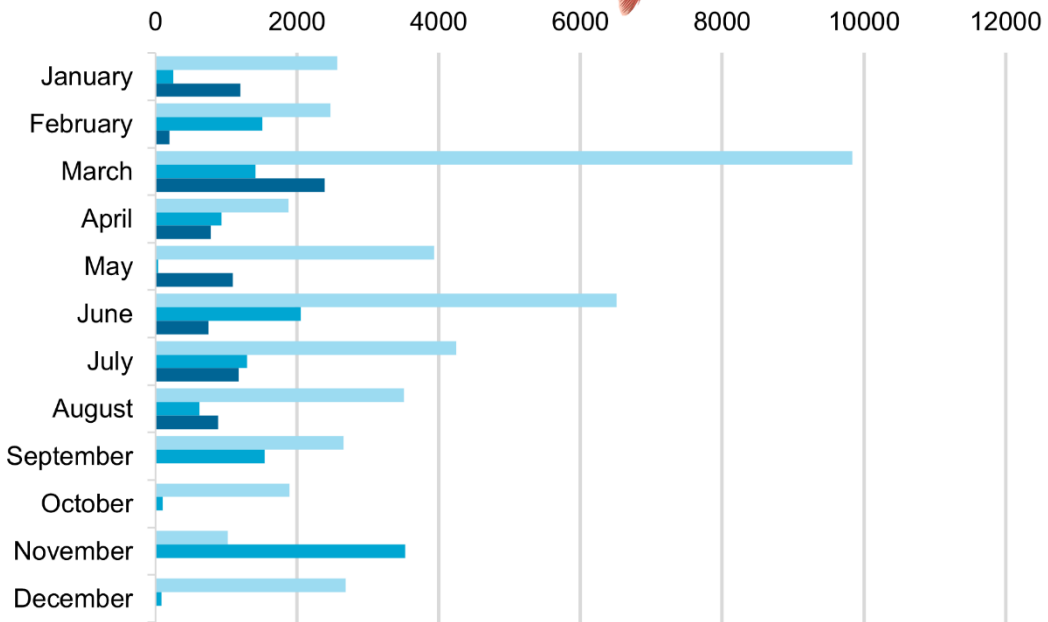

SEPTEMBER 2021

Volume of Fish Landed at the Portland Fish Exchange (PFEX)

PFEX is one of just a handful of fish auctions in New England where fishermen land their catch and processors bid on and purchase fish from multiple boats. The volume of fish moving through PFEX is a publicly available source of data that can show patterns over time.

Greysole - Sold Weight (lbs)

2019 2020 2021

Haddock - Sold Weight (lbs)

2019 2020 2021

Monkfish - Sold Weight (lbs)

2019 2020 2021

Pollock - Sold Weight (lbs)

2019 2020 2021

Redfish - Sold Weight (lbs)

2019 2020 2021

White Hake - Sold Weight (lbs)

2019 2020 2021