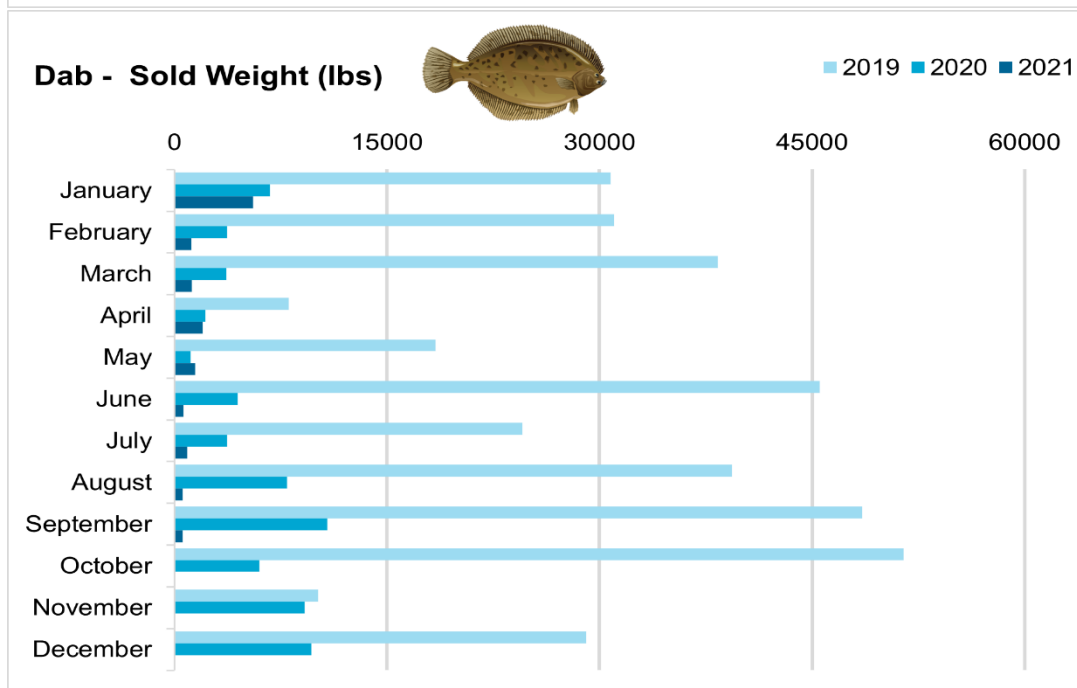

OCTOBER 2021

Volume of Fish Landed at the Portland Fish Exchange (PFEX)

PFEX is one of just a handful of fish auctions in New England where fishermen land their catch and processors bid on and purchase fish from multiple boats. The volume of fish moving through PFEX is a publicly available source of data that can show patterns over time.

Greysole - Sold Weight (lbs)

2019 2020 2021

Haddock - Sold Weight (lbs)

2019 2020 2021

Monkfish - Sold Weight (lbs)

2019 2020 2021

Pollock - Sold Weight (lbs)

2019 2020 2021

Redfish - Sold Weight (lbs)

2019 2020 2021

White Hake - Sold Weight (lbs)

2019 2020 2021