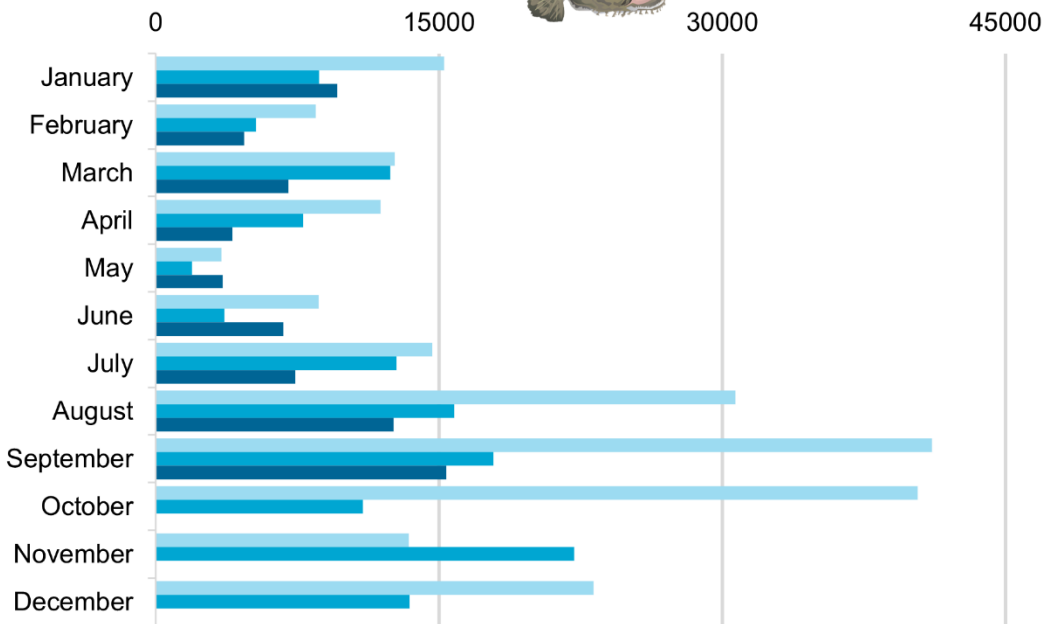

OCTOBER 2021

Volume of Fish Landed at the Portland Fish Exchange (PFEX)

PFEX is one of just a handful of fish auctions in New England where fishermen land their catch and processors bid on and purchase fish from multiple boats. The volume of fish moving through PFEX is a publicly available source of data that can show patterns over time.

Greysole - Sold Weight (lbs)

2019 2020 2021

Haddock - Sold Weight (lbs)

2019 2020 2021

Monkfish - Sold Weight (lbs)

2019 2020 2021

Pollock - Sold Weight (lbs)

2019 2020 2021

Redfish - Sold Weight (lbs)

2019 2020 2021

White Hake - Sold Weight (lbs)

2019 2020 2021