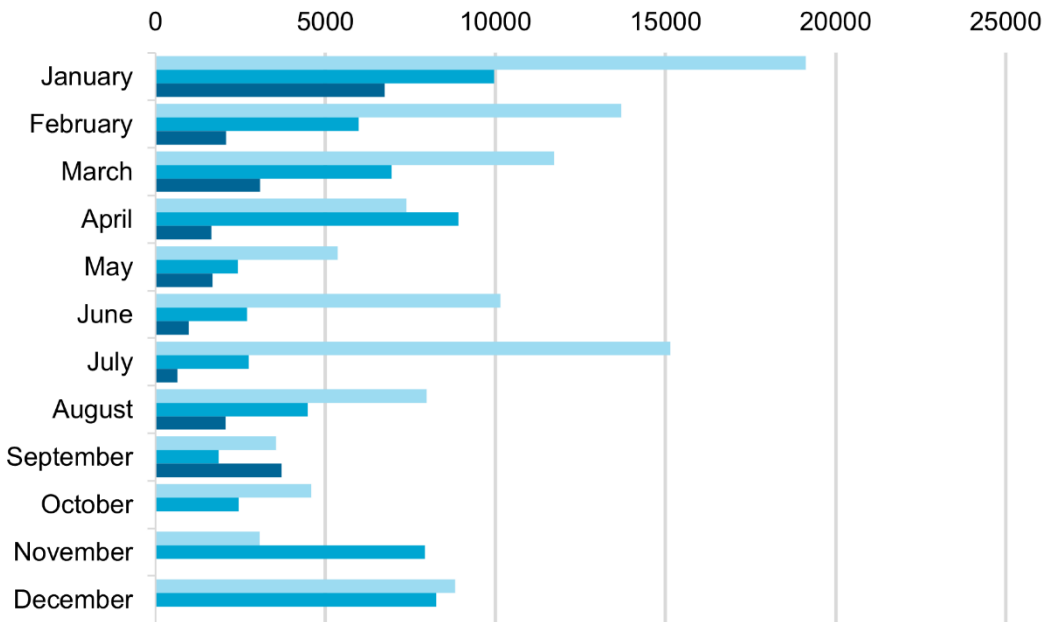

OCTOBER 2021

Volume of Fish Landed at the Portland Fish Exchange (PFEX)

PFEX is one of just a handful of fish auctions in New England where fishermen land their catch and processors bid on and purchase fish from multiple boats. The volume of fish moving through PFEX is a publicly available source of data that can show patterns over time.

Greysole - Sold Weight (lbs)

2019 2020 2021

Haddock - Sold Weight (lbs)

2019 2020 2021

Monkfish - Sold Weight (lbs)

2019 2020 2021

Pollock - Sold Weight (lbs)

2019 2020 2021

Redfish - Sold Weight (lbs)

2019 2020 2021

White Hake - Sold Weight (lbs)

2019 2020 2021