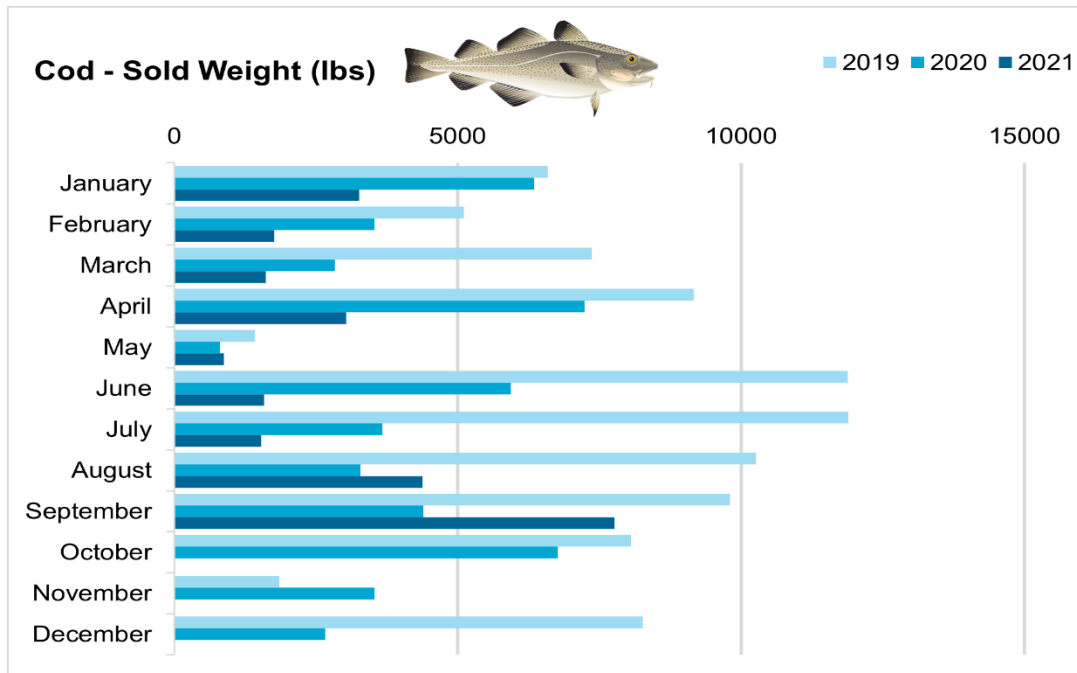

OCTOBER 2021

Volume of Fish Landed at the Portland Fish Exchange (PFEX)

PFEX is one of just a handful of fish auctions in New England where fishermen land their catch and processors bid on and purchase fish from multiple boats. The volume of fish moving through PFEX is a publicly available source of data that can show patterns over time.

Greysole - Sold Weight (lbs)

2019 2020 2021

Haddock - Sold Weight (lbs)

2019 2020 2021

Monkfish - Sold Weight (lbs)

2019 2020 2021

Pollock - Sold Weight (lbs)

2019 2020 2021

Redfish - Sold Weight (lbs)

2019 2020 2021

White Hake - Sold Weight (lbs)

2019 2020 2021