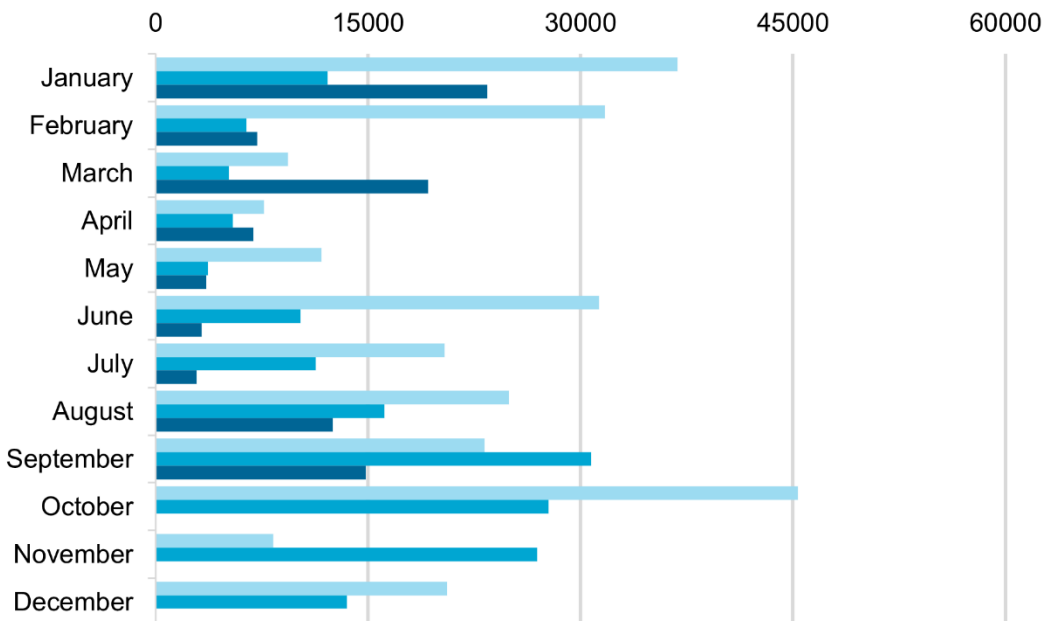

OCTOBER 2021

Volume of Fish Landed at the Portland Fish Exchange (PFEX)

PFEX is one of just a handful of fish auctions in New England where fishermen land their catch and processors bid on and purchase fish from multiple boats. The volume of fish moving through PFEX is a publicly available source of data that can show patterns over time.

Greysole - Sold Weight (lbs)

2019 2020 2021

Haddock - Sold Weight (lbs)

2019 2020 2021

Monkfish - Sold Weight (lbs)

2019 2020 2021

Pollock - Sold Weight (lbs)

2019 2020 2021

Redfish - Sold Weight (lbs)

2019 2020 2021

White Hake - Sold Weight (lbs)

2019 2020 2021