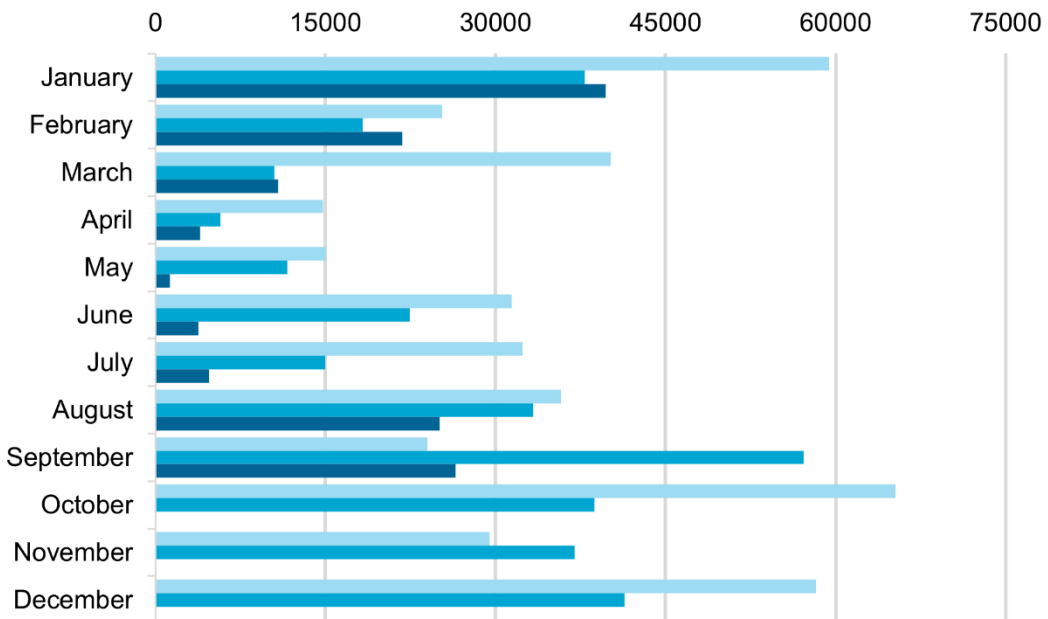

Greysole - Sold Weight (lbs)

2019 2020 2021

Haddock - Sold Weight (lbs)

2019 2020 2021

Monkfish - Sold Weight (lbs)

2019 2020 2021

Pollock - Sold Weight (lbs)

2019 2020 2021

Redfish - Sold Weight (lbs)

2019 2020 2021

White Hake - Sold Weight (lbs)

2019 2020 2021