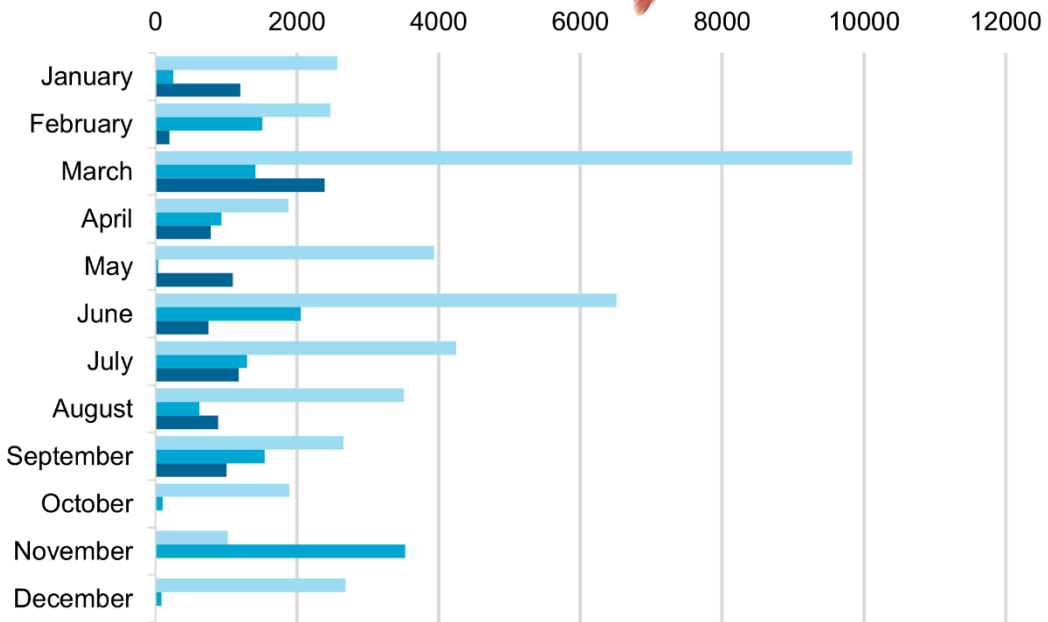

OCTOBER 2021

Volume of Fish Landed at the Portland Fish Exchange (PFEX)

PFEX is one of just a handful of fish auctions in New England where fishermen land their catch and processors bid on and purchase fish from multiple boats. The volume of fish moving through PFEX is a publicly available source of data that can show patterns over time.

Greysole - Sold Weight (lbs)

2019 2020 2021

Haddock - Sold Weight (lbs)

2019 2020 2021

Monkfish - Sold Weight (lbs)

2019 2020 2021

Pollock - Sold Weight (lbs)

2019 2020 2021

Redfish - Sold Weight (lbs)

2019 2020 2021

White Hake - Sold Weight (lbs)

2019 2020 2021