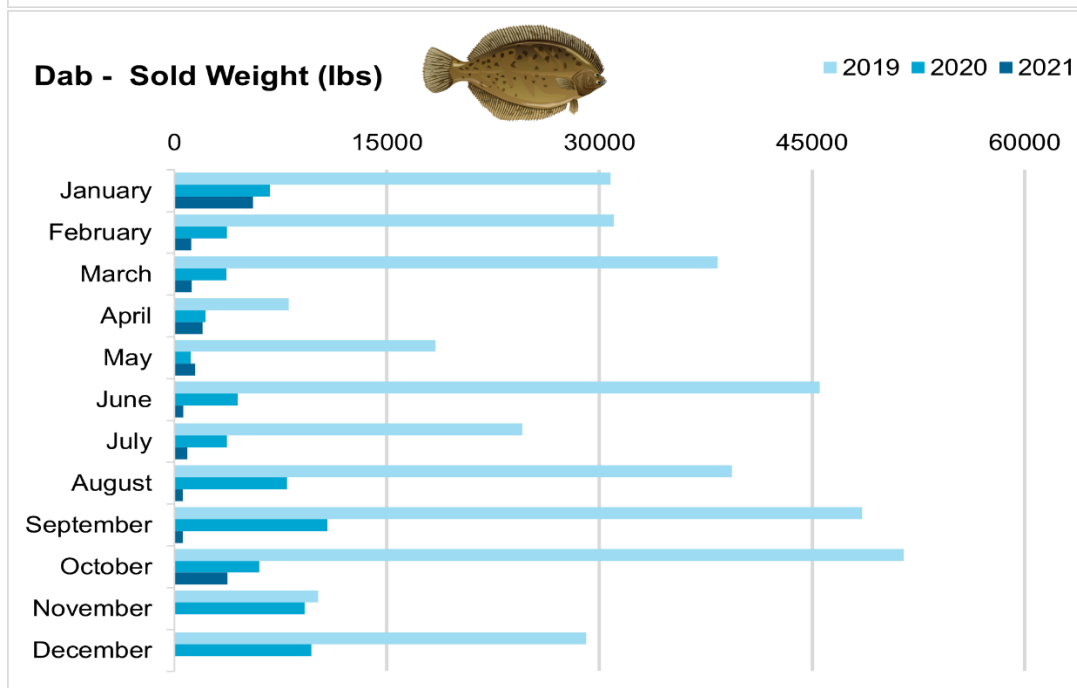

NOVEMBER 2021

Volume of Fish Landed at the Portland Fish Exchange (PFEX)

PFEX is one of just a handful of fish auctions in New England where fishermen land their catch and processors bid on and purchase fish from multiple boats. The volume of fish moving through PFEX is a publicly available source of data that can show patterns over time.

Greysole - Sold Weight (lbs)

2019 2020 2021

Haddock - Sold Weight (lbs)

2019 2020 2021

Monkfish - Sold Weight (lbs)

2019 2020 2021

Pollock - Sold Weight (lbs)

2019 2020 2021

Redfish - Sold Weight (lbs)

2019 2020 2021

White Hake - Sold Weight (lbs)

2019 2020 2021