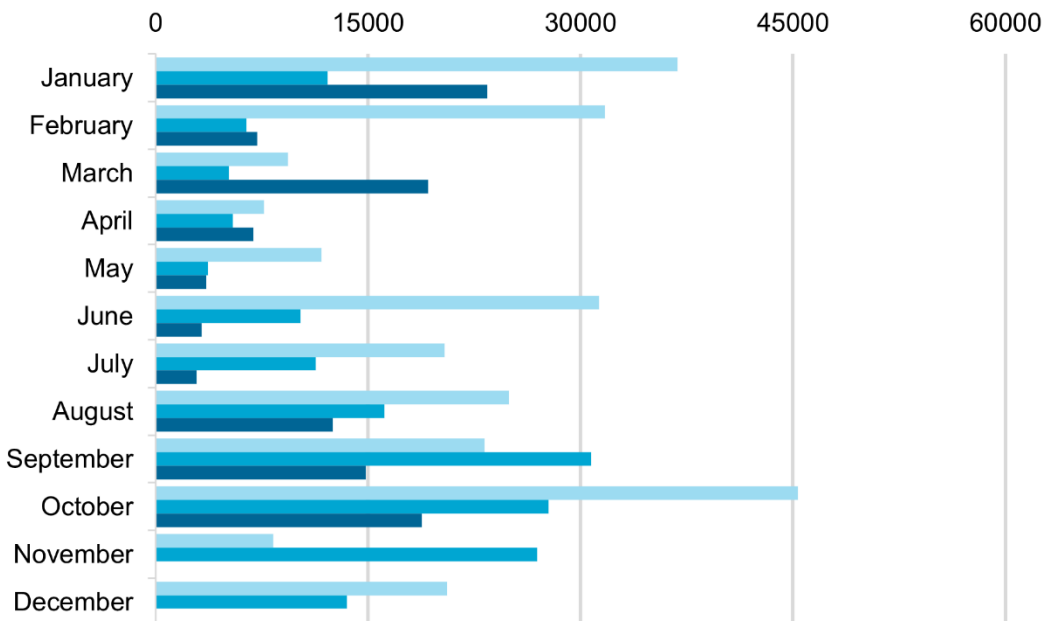

NOVEMBER 2021

Volume of Fish Landed at the Portland Fish Exchange (PFEX)

PFEX is one of just a handful of fish auctions in New England where fishermen land their catch and processors bid on and purchase fish from multiple boats. The volume of fish moving through PFEX is a publicly available source of data that can show patterns over time.

Greysole - Sold Weight (lbs)

2019 2020 2021

Haddock - Sold Weight (lbs)

2019 2020 2021

Monkfish - Sold Weight (lbs)

2019 2020 2021

Pollock - Sold Weight (lbs)

2019 2020 2021

Redfish - Sold Weight (lbs)

2019 2020 2021

White Hake - Sold Weight (lbs)

2019 2020 2021