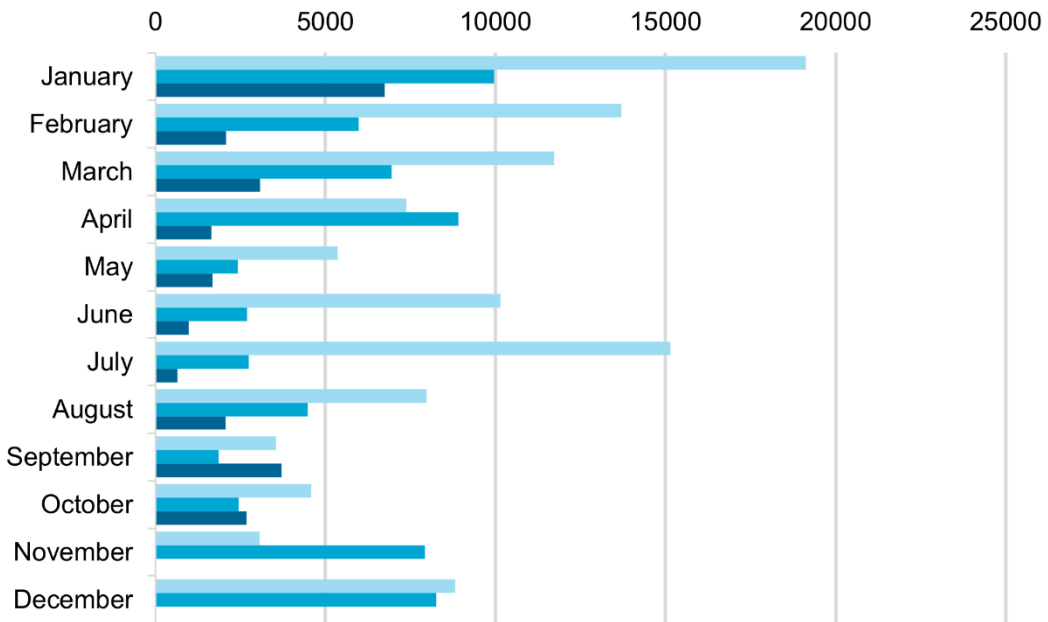

NOVEMBER 2021

Volume of Fish Landed at the Portland Fish Exchange (PFEX)

PFEX is one of just a handful of fish auctions in New England where fishermen land their catch and processors bid on and purchase fish from multiple boats. The volume of fish moving through PFEX is a publicly available source of data that can show patterns over time.

Greysole - Sold Weight (lbs)

2019 2020 2021

Haddock - Sold Weight (lbs)

2019 2020 2021

Monkfish - Sold Weight (lbs)

2019 2020 2021

Pollock - Sold Weight (lbs)

2019 2020 2021

Redfish - Sold Weight (lbs)

2019 2020 2021

White Hake - Sold Weight (lbs)

2019 2020 2021