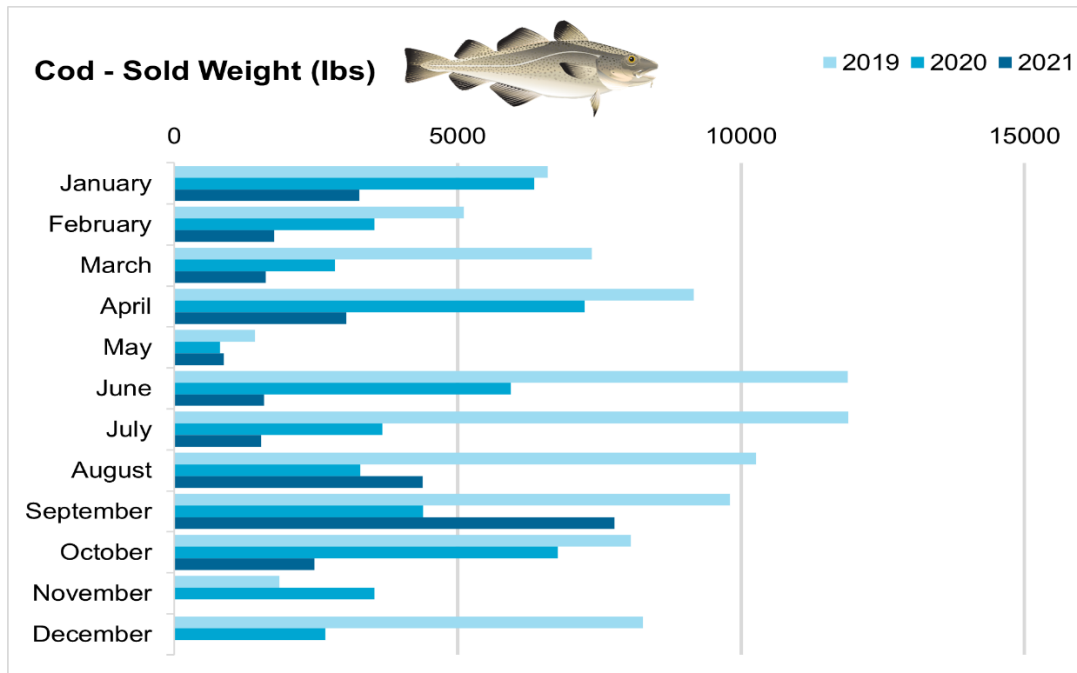

NOVEMBER 2021

Volume of Fish Landed at the Portland Fish Exchange (PFEX)

PFEX is one of just a handful of fish auctions in New England where fishermen land their catch and processors bid on and purchase fish from multiple boats. The volume of fish moving through PFEX is a publicly available source of data that can show patterns over time.

Greysole - Sold Weight (lbs)

2019 2020 2021

Haddock - Sold Weight (lbs)

2019 2020 2021

Monkfish - Sold Weight (lbs)

2019 2020 2021

Pollock - Sold Weight (lbs)

2019 2020 2021

Redfish - Sold Weight (lbs)

2019 2020 2021

White Hake - Sold Weight (lbs)

2019 2020 2021