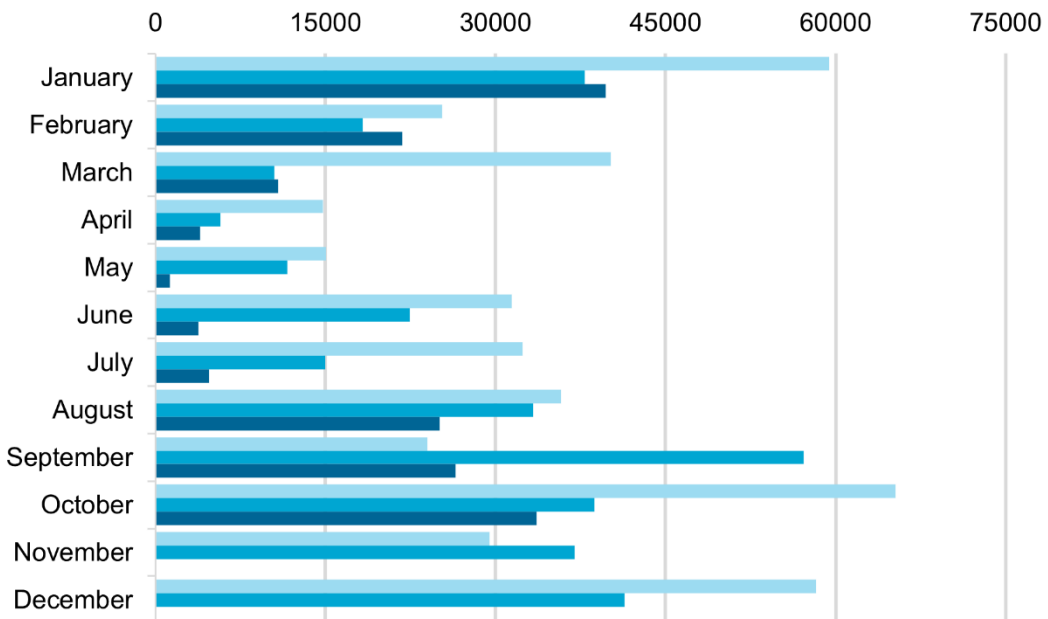

Greysole - Sold Weight (lbs)

2019 2020 2021

Haddock - Sold Weight (lbs)

2019 2020 2021

Monkfish - Sold Weight (lbs)

2019 2020 2021

Pollock - Sold Weight (lbs)

2019 2020 2021

Redfish - Sold Weight (lbs)

2019 2020 2021

White Hake - Sold Weight (lbs)

2019 2020 2021