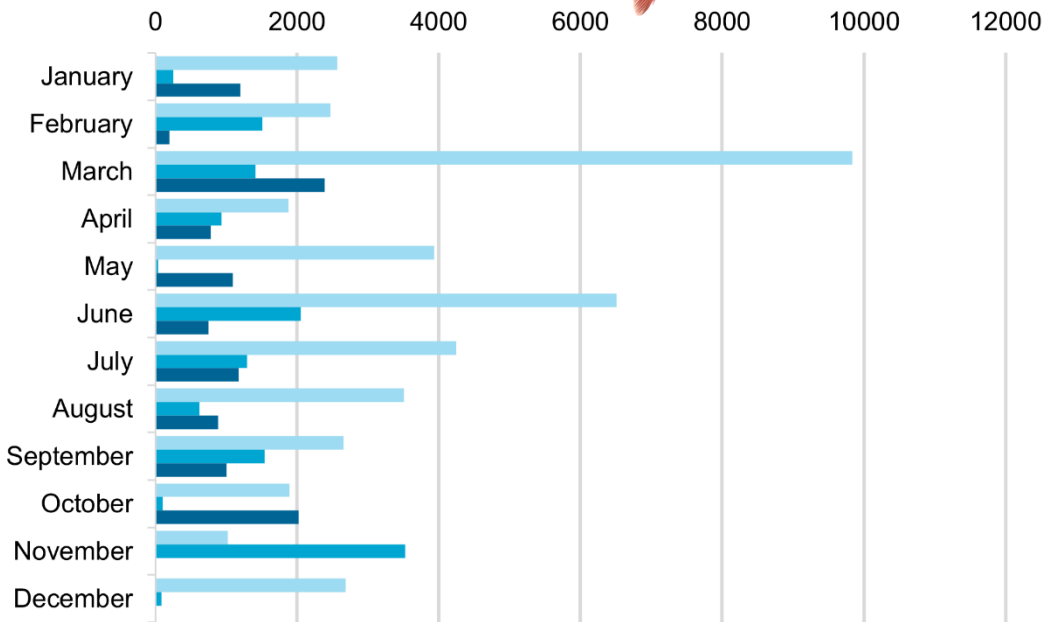

NOVEMBER 2021

Volume of Fish Landed at the Portland Fish Exchange (PFEX)

PFEX is one of just a handful of fish auctions in New England where fishermen land their catch and processors bid on and purchase fish from multiple boats. The volume of fish moving through PFEX is a publicly available source of data that can show patterns over time.

Greysole - Sold Weight (lbs)

2019 2020 2021

Haddock - Sold Weight (lbs)

2019 2020 2021

Monkfish - Sold Weight (lbs)

2019 2020 2021

Pollock - Sold Weight (lbs)

2019 2020 2021

Redfish - Sold Weight (lbs)

2019 2020 2021

White Hake - Sold Weight (lbs)

2019 2020 2021