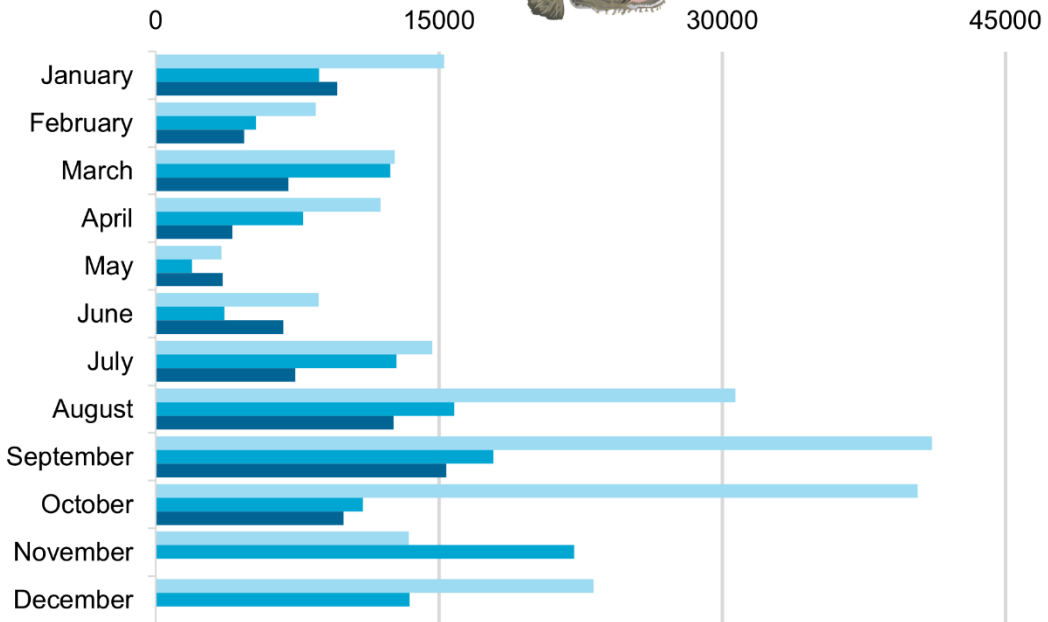

NOVEMBER 2021

Volume of Fish Landed at the Portland Fish Exchange (PFEX)

PFEX is one of just a handful of fish auctions in New England where fishermen land their catch and processors bid on and purchase fish from multiple boats. The volume of fish moving through PFEX is a publicly available source of data that can show patterns over time.

Greysole - Sold Weight (lbs)

2019 2020 2021

Haddock - Sold Weight (lbs)

2019 2020 2021

Monkfish - Sold Weight (lbs)

2019 2020 2021

Pollock - Sold Weight (lbs)

2019 2020 2021

Redfish - Sold Weight (lbs)

2019 2020 2021

White Hake - Sold Weight (lbs)

2019 2020 2021