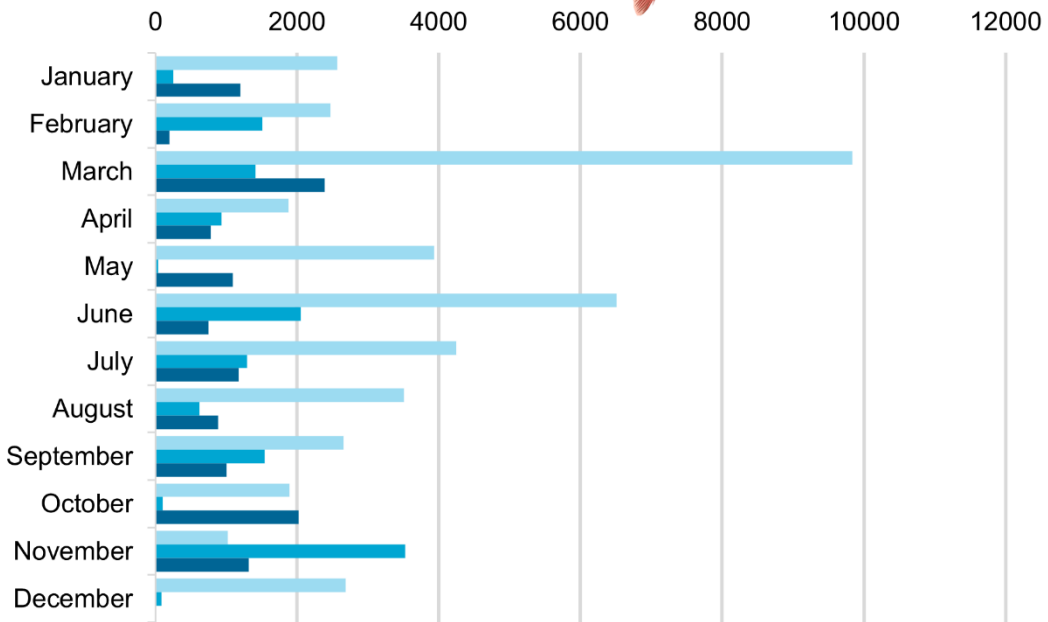

DECEMBER 2021

Volume of Fish Landed at the Portland Fish Exchange (PFEX)

PFEX is one of just a handful of fish auctions in New England where fishermen land their catch and processors bid on and purchase fish from multiple boats. The volume of fish moving through PFEX is a publicly available source of data that can show patterns over time.

Greysole - Sold Weight (lbs)

2019 2020 2021

Haddock - Sold Weight (lbs)

2019 2020 2021

Monkfish - Sold Weight (lbs)

2019 2020 2021

Pollock - Sold Weight (lbs)

2019 2020 2021

Redfish - Sold Weight (lbs)

2019 2020 2021

White Hake - Sold Weight (lbs)

2019 2020 2021