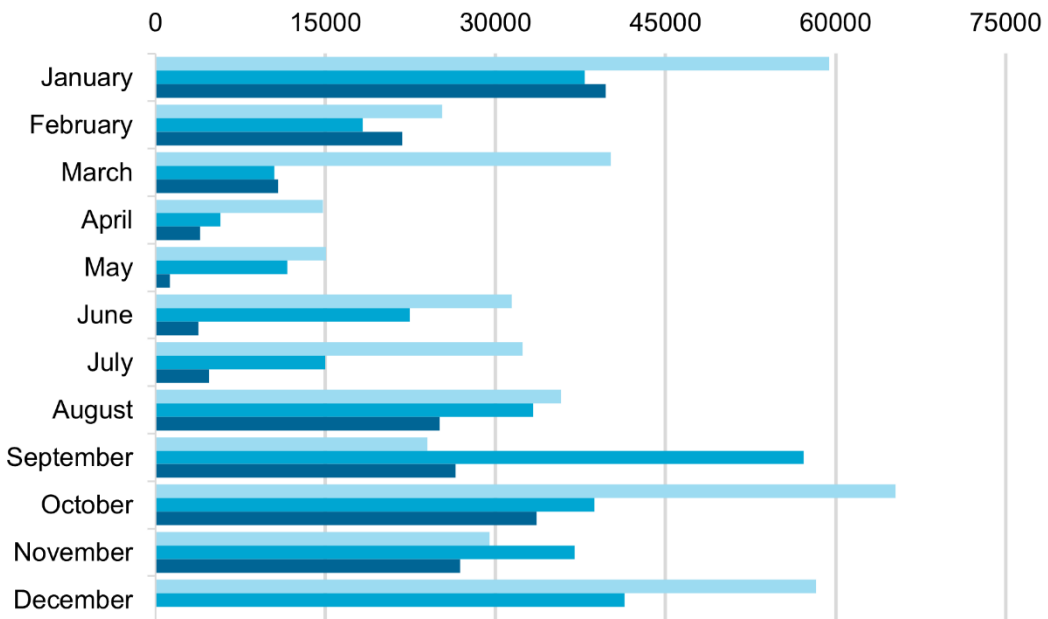

Greysole - Sold Weight (lbs)

2019 2020 2021

Haddock - Sold Weight (lbs)

2019 2020 2021

Monkfish - Sold Weight (lbs)

2019 2020 2021

Pollock - Sold Weight (lbs)

2019 2020 2021

Redfish - Sold Weight (lbs)

2019 2020 2021

White Hake - Sold Weight (lbs)

2019 2020 2021