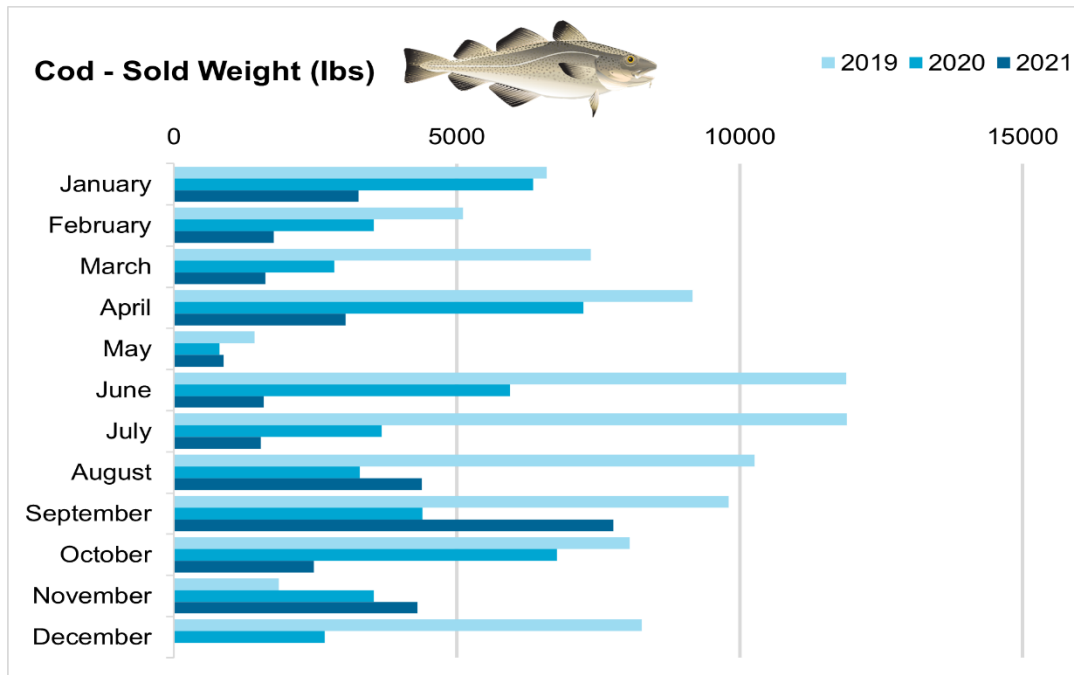

DECEMBER 2021

Volume of Fish Landed at the Portland Fish Exchange (PFEX)

PFEX is one of just a handful of fish auctions in New England where fishermen land their catch and processors bid on and purchase fish from multiple boats. The volume of fish moving through PFEX is a publicly available source of data that can show patterns over time.

Greysole - Sold Weight (lbs)

2019 2020 2021

Haddock - Sold Weight (lbs)

2019 2020 2021

Monkfish - Sold Weight (lbs)

2019 2020 2021

Pollock - Sold Weight (lbs)

2019 2020 2021

Redfish - Sold Weight (lbs)

2019 2020 2021

White Hake - Sold Weight (lbs)

2019 2020 2021