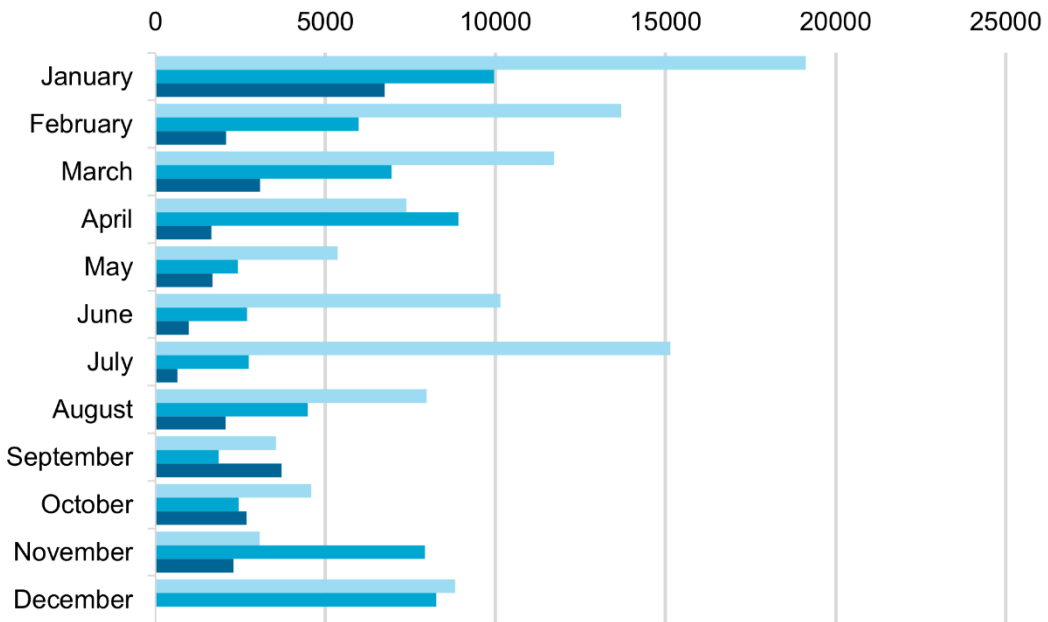

DECEMBER 2021

Volume of Fish Landed at the Portland Fish Exchange (PFEX)

PFEX is one of just a handful of fish auctions in New England where fishermen land their catch and processors bid on and purchase fish from multiple boats. The volume of fish moving through PFEX is a publicly available source of data that can show patterns over time.

Greysole - Sold Weight (lbs)

2019 2020 2021

Haddock - Sold Weight (lbs)

2019 2020 2021

Monkfish - Sold Weight (lbs)

2019 2020 2021

Pollock - Sold Weight (lbs)

2019 2020 2021

Redfish - Sold Weight (lbs)

2019 2020 2021

White Hake - Sold Weight (lbs)

2019 2020 2021