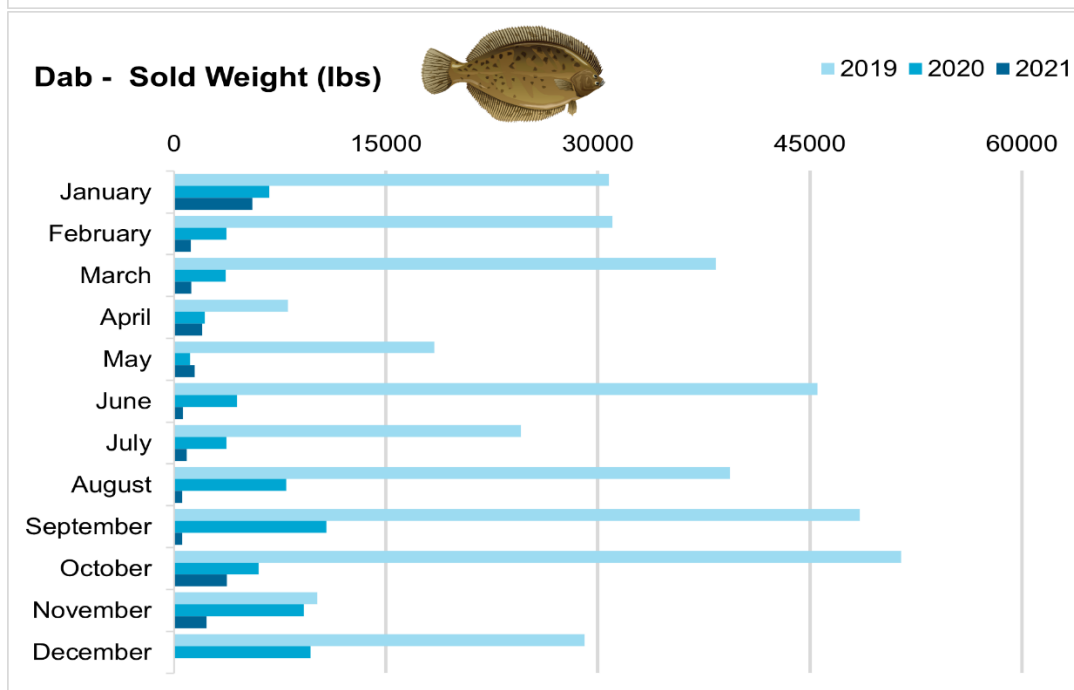

DECEMBER 2021

Volume of Fish Landed at the Portland Fish Exchange (PFEX)

PFEX is one of just a handful of fish auctions in New England where fishermen land their catch and processors bid on and purchase fish from multiple boats. The volume of fish moving through PFEX is a publicly available source of data that can show patterns over time.

Greysole - Sold Weight (lbs)

2019 2020 2021

Haddock - Sold Weight (lbs)

2019 2020 2021

Monkfish - Sold Weight (lbs)

2019 2020 2021

Pollock - Sold Weight (lbs)

2019 2020 2021

Redfish - Sold Weight (lbs)

2019 2020 2021

White Hake - Sold Weight (lbs)

2019 2020 2021