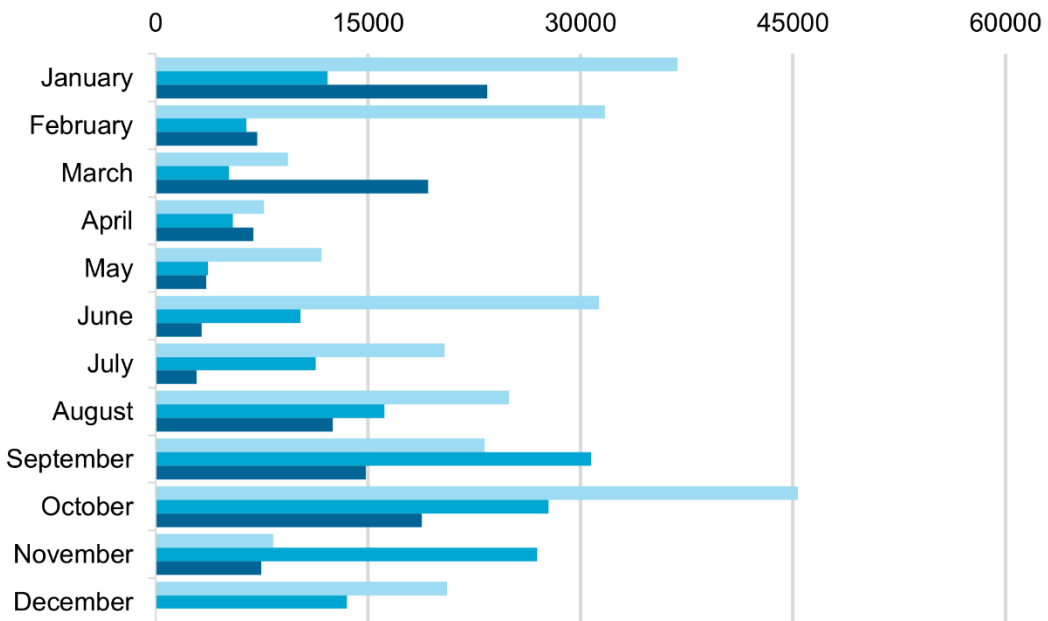

DECEMBER 2021

Volume of Fish Landed at the Portland Fish Exchange (PFEX)

PFEX is one of just a handful of fish auctions in New England where fishermen land their catch and processors bid on and purchase fish from multiple boats. The volume of fish moving through PFEX is a publicly available source of data that can show patterns over time.

Greysole - Sold Weight (lbs)

2019 2020 2021

Haddock - Sold Weight (lbs)

2019 2020 2021

Monkfish - Sold Weight (lbs)

2019 2020 2021

Pollock - Sold Weight (lbs)

2019 2020 2021

Redfish - Sold Weight (lbs)

2019 2020 2021

White Hake - Sold Weight (lbs)

2019 2020 2021