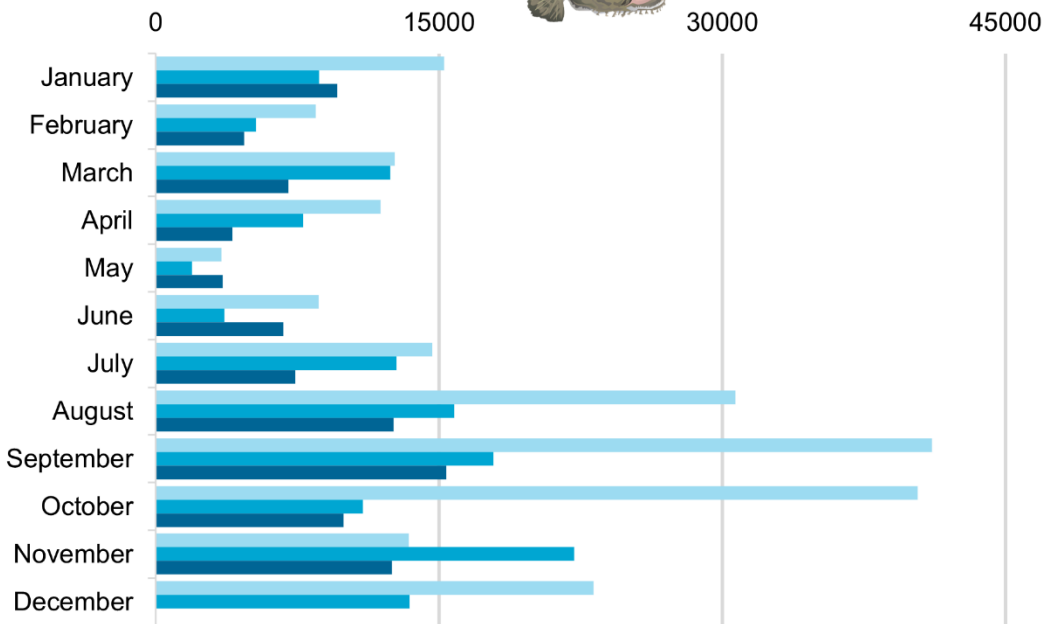

DECEMBER 2021

Volume of Fish Landed at the Portland Fish Exchange (PFEX)

PFEX is one of just a handful of fish auctions in New England where fishermen land their catch and processors bid on and purchase fish from multiple boats. The volume of fish moving through PFEX is a publicly available source of data that can show patterns over time.

Greysole - Sold Weight (lbs)

2019 2020 2021

Haddock - Sold Weight (lbs)

2019 2020 2021

Monkfish - Sold Weight (lbs)

2019 2020 2021

Pollock - Sold Weight (lbs)

2019 2020 2021

Redfish - Sold Weight (lbs)

2019 2020 2021

White Hake - Sold Weight (lbs)

2019 2020 2021