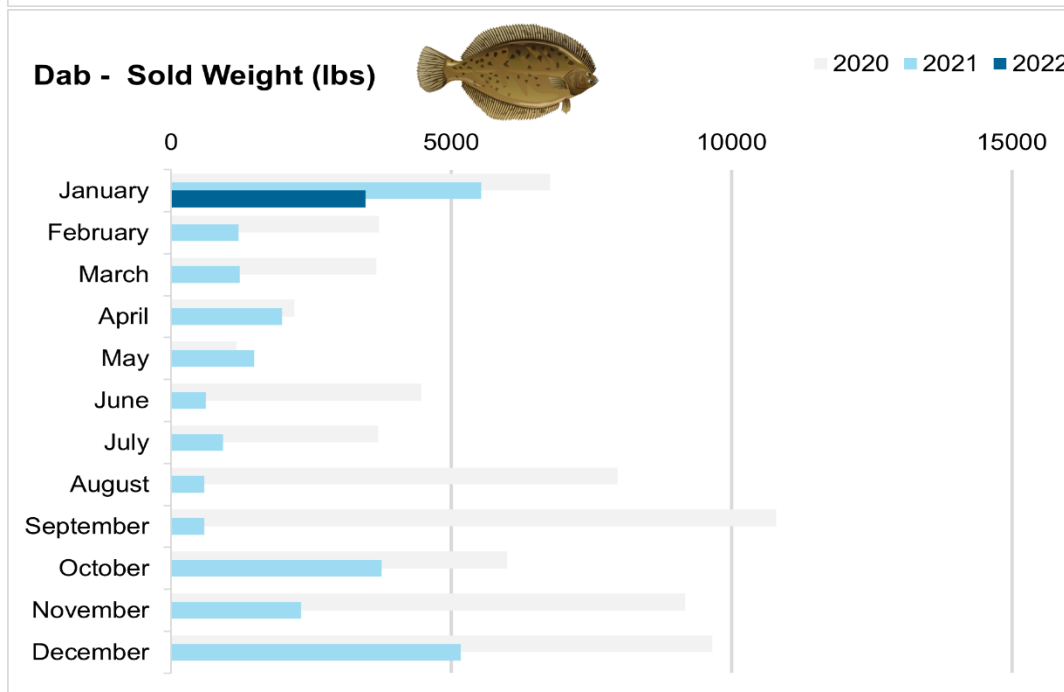

FEBRUARY 2022

Volume of Fish Landed at the Portland Fish Exchange (PFEX)

PFEX is one of just a handful of fish auctions in New England where fishermen land their catch and processors bid on and purchase fish from multiple boats. The volume of fish moving through PFEX is a publicly available source of data that can show patterns over time.

Greyscale - Sold Weight (lbs)

2020 2021 2022

Haddock - Sold Weight (lbs)

2020 2021 2022

Monkfish - Sold Weight (lbs)

2020 2021 2022

Pollock - Sold Weight (lbs)

2020 2021 2022

Redfish - Sold Weight (lbs)

2020 2021 2022

White Hake - Sold Weight (lbs)

2020 2021 2022