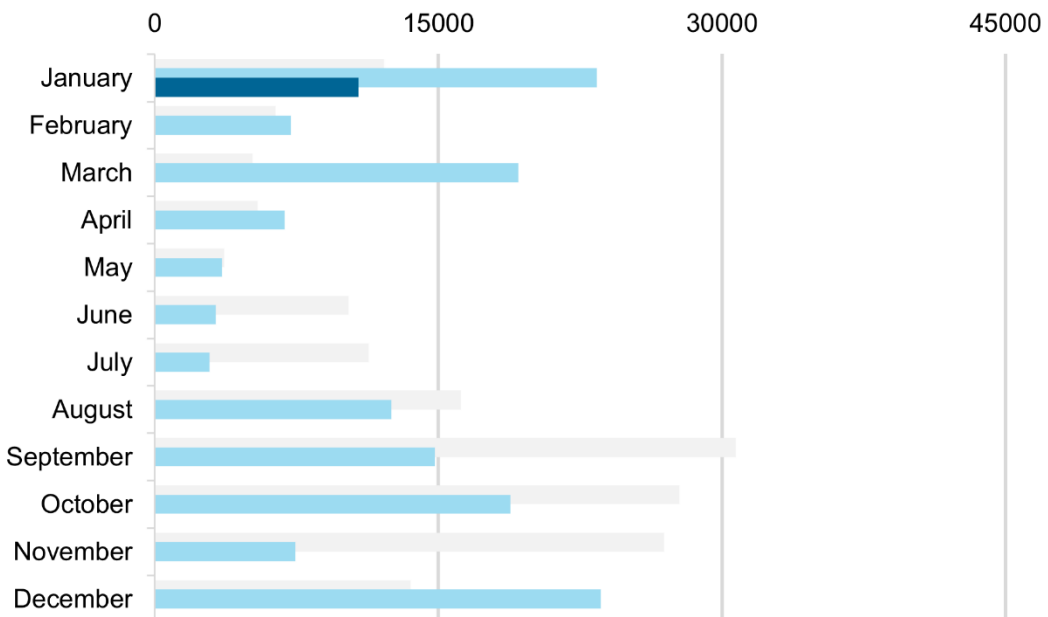

FEBRUARY 2022

Volume of Fish Landed at the Portland Fish Exchange (PFEX)

PFEX is one of just a handful of fish auctions in New England where fishermen land their catch and processors bid on and purchase fish from multiple boats. The volume of fish moving through PFEX is a publicly available source of data that can show patterns over time.

Greyscale - Sold Weight (lbs)

2020 2021 2022

Haddock - Sold Weight (lbs)

2020 2021 2022

Monkfish - Sold Weight (lbs)

2020 2021 2022

Pollock - Sold Weight (lbs)

2020 2021 2022

Redfish - Sold Weight (lbs)

2020 2021 2022

White Hake - Sold Weight (lbs)

2020 2021 2022