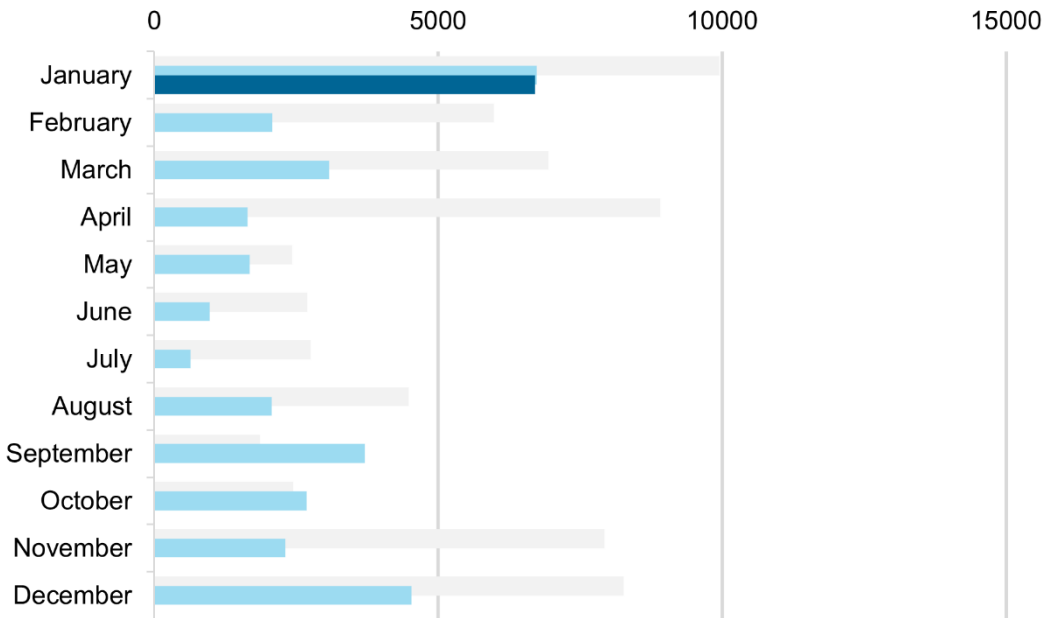

FEBRUARY 2022

Volume of Fish Landed at the Portland Fish Exchange (PFEX)

PFEX is one of just a handful of fish auctions in New England where fishermen land their catch and processors bid on and purchase fish from multiple boats. The volume of fish moving through PFEX is a publicly available source of data that can show patterns over time.

Greyscale - Sold Weight (lbs)

2020 2021 2022

Haddock - Sold Weight (lbs)

2020 2021 2022

Monkfish - Sold Weight (lbs)

2020 2021 2022

Pollock - Sold Weight (lbs)

2020 2021 2022

Redfish - Sold Weight (lbs)

2020 2021 2022

White Hake - Sold Weight (lbs)

2020 2021 2022