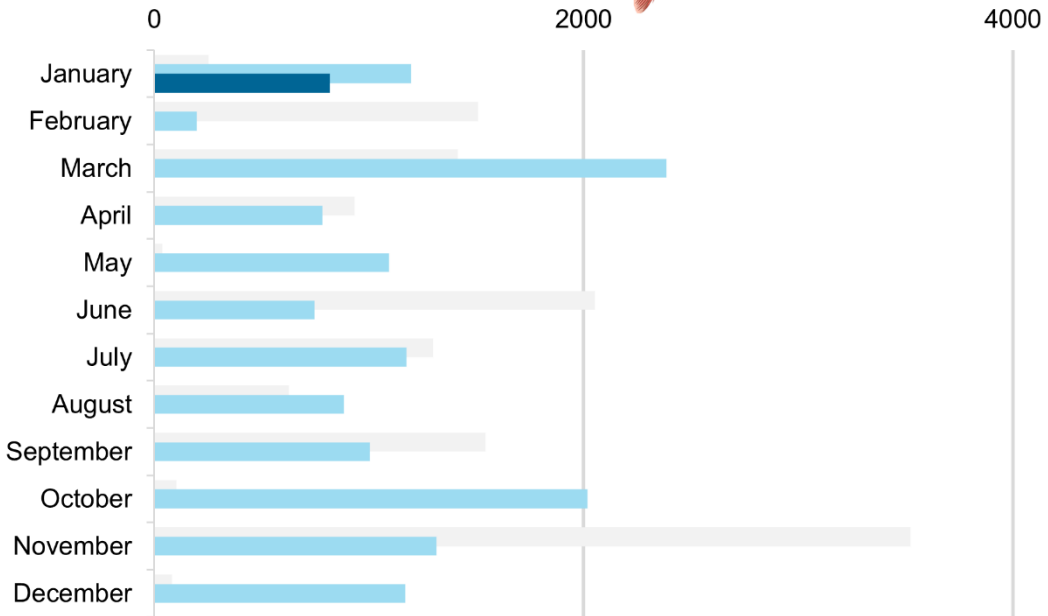

FEBRUARY 2022

Volume of Fish Landed at the Portland Fish Exchange (PFEX)

PFEX is one of just a handful of fish auctions in New England where fishermen land their catch and processors bid on and purchase fish from multiple boats. The volume of fish moving through PFEX is a publicly available source of data that can show patterns over time.

Greyscale - Sold Weight (lbs)

2020 2021 2022

Haddock - Sold Weight (lbs)

2020 2021 2022

Monkfish - Sold Weight (lbs)

2020 2021 2022

Pollock - Sold Weight (lbs)

2020 2021 2022

Redfish - Sold Weight (lbs)

2020 2021 2022

White Hake - Sold Weight (lbs)

2020 2021 2022