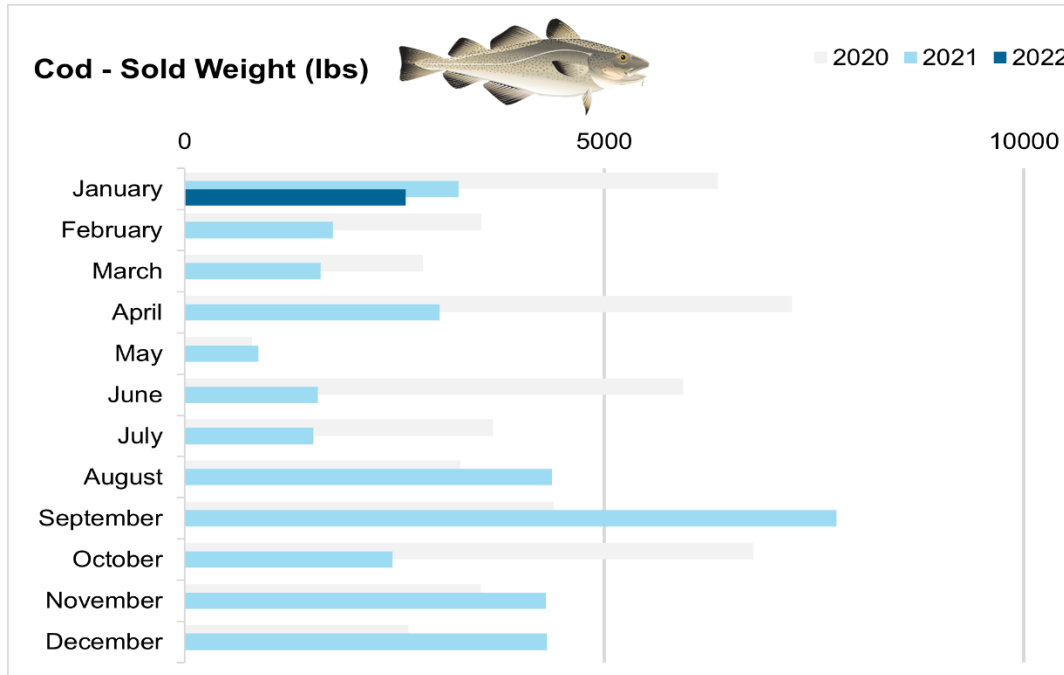

FEBRUARY 2022

Volume of Fish Landed at the Portland Fish Exchange (PFEX)

PFEX is one of just a handful of fish auctions in New England where fishermen land their catch and processors bid on and purchase fish from multiple boats. The volume of fish moving through PFEX is a publicly available source of data that can show patterns over time.

Greyscale - Sold Weight (lbs)

2020 2021 2022

Haddock - Sold Weight (lbs)

2020 2021 2022

Monkfish - Sold Weight (lbs)

2020 2021 2022

Pollock - Sold Weight (lbs)

2020 2021 2022

Redfish - Sold Weight (lbs)

2020 2021 2022

White Hake - Sold Weight (lbs)

2020 2021 2022