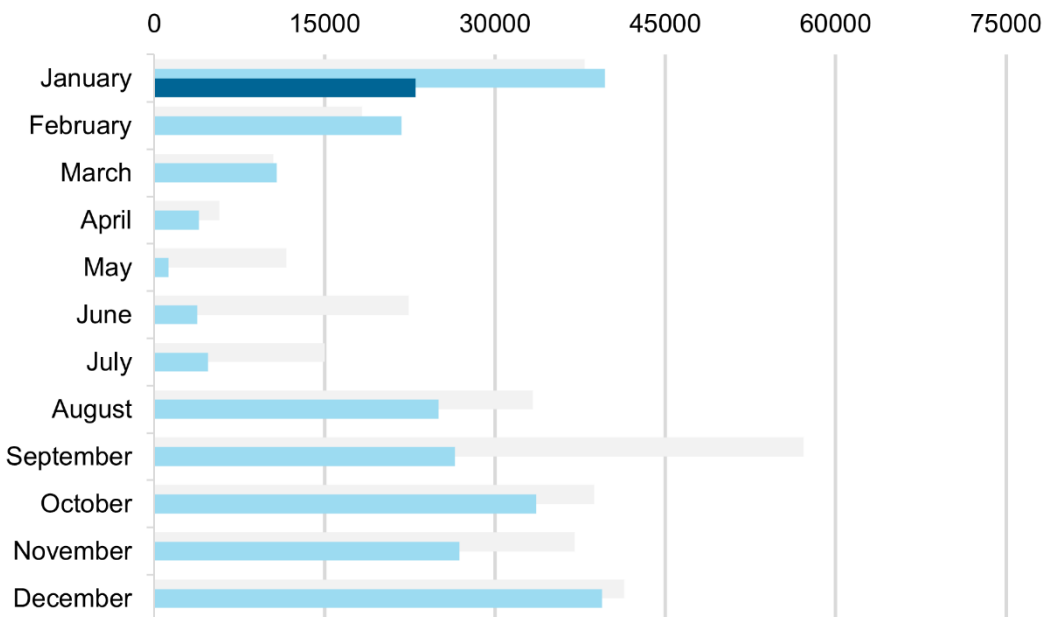

FEBRUARY 2022

Volume of Fish Landed at the Portland Fish Exchange (PFEX)

PFEX is one of just a handful of fish auctions in New England where fishermen land their catch and processors bid on and purchase fish from multiple boats. The volume of fish moving through PFEX is a publicly available source of data that can show patterns over time.

Greyscale - Sold Weight (lbs)

2020 2021 2022

Haddock - Sold Weight (lbs)

2020 2021 2022

Monkfish - Sold Weight (lbs)

2020 2021 2022

Pollock - Sold Weight (lbs)

2020 2021 2022

Redfish - Sold Weight (lbs)

2020 2021 2022

White Hake - Sold Weight (lbs)

2020 2021 2022