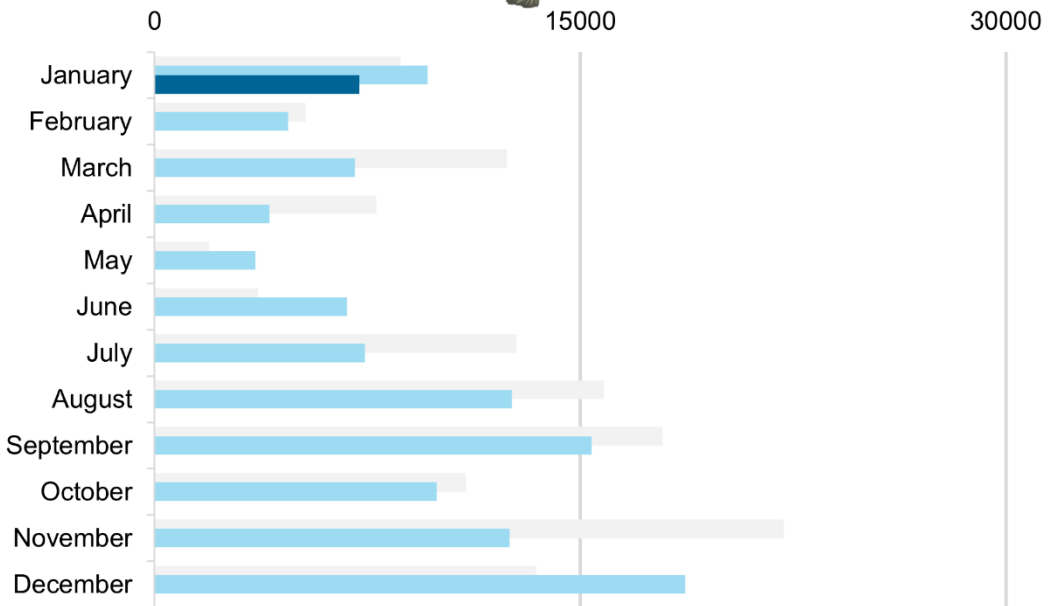

FEBRUARY 2022

Volume of Fish Landed at the Portland Fish Exchange (PFEX)

PFEX is one of just a handful of fish auctions in New England where fishermen land their catch and processors bid on and purchase fish from multiple boats. The volume of fish moving through PFEX is a publicly available source of data that can show patterns over time.

Greyscale - Sold Weight (lbs)

2020 2021 2022

Haddock - Sold Weight (lbs)

2020 2021 2022

Monkfish - Sold Weight (lbs)

2020 2021 2022

Pollock - Sold Weight (lbs)

2020 2021 2022

Redfish - Sold Weight (lbs)

2020 2021 2022

White Hake - Sold Weight (lbs)

2020 2021 2022