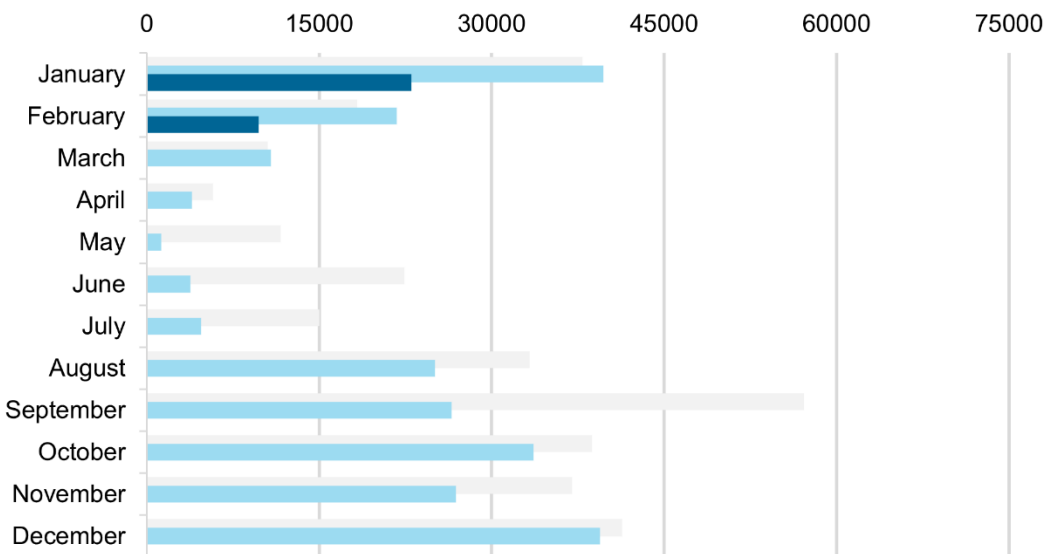

### Haddock - Sold Weight (lbs)

2020 2021 2022

### Monkfish - Sold Weight (lbs)

2020 2021 2022

### Pollock - Sold Weight (lbs)

2020 2021 2022