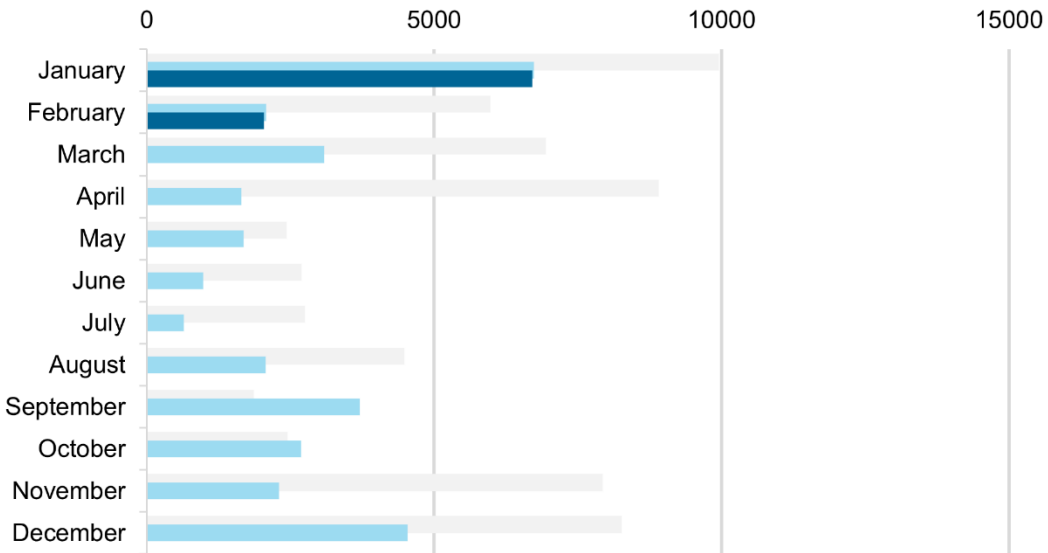

# Volume of Fish Landed at the Portland Fish Exchange (PFEX)

PFEX is one of just a handful of fish auctions in New England where fishermen land their catch and processors bid on and purchase fish from multiple boats. The volume of fish moving through PFEX is a publicly available source of data that can show patterns over time.

### Greyscale - Sold Weight (lbs)

2020 2021 2022