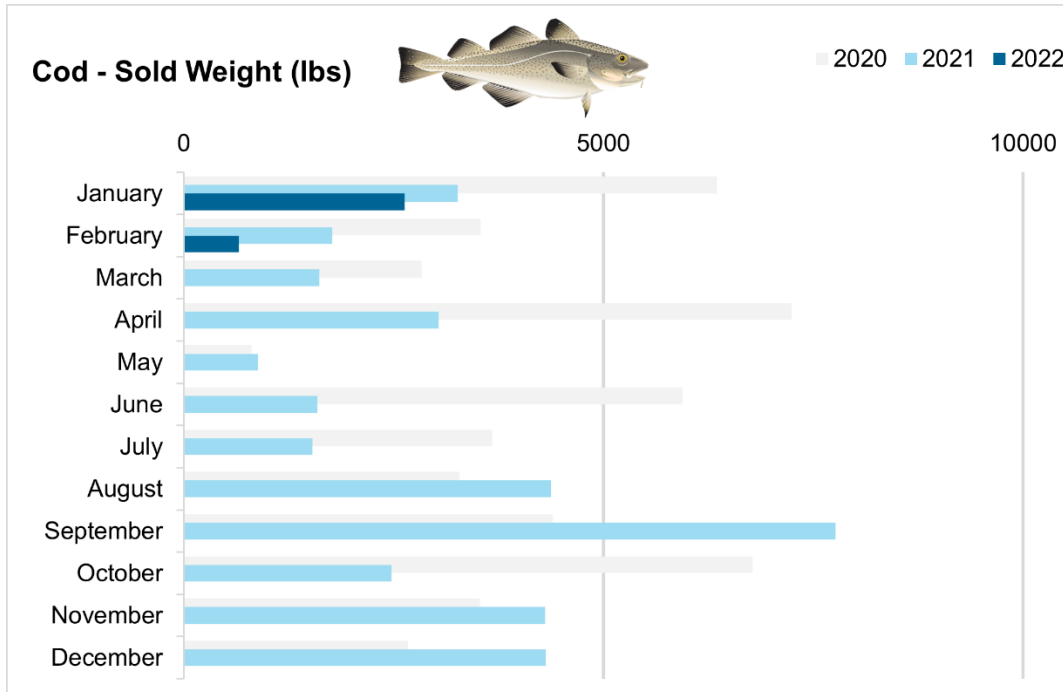

**MARCH 2022**

# Volume of Fish Landed at the Portland Fish Exchange (PFEX)

PFEX is one of just a handful of fish auctions in New England where fishermen land their catch and processors bid on and purchase fish from multiple boats. The volume of fish moving through PFEX is a publicly available source of data that can show patterns over time.

### Haddock - Sold Weight (lbs)

2020 2021 2022

### Redfish - Sold Weight (lbs)

2020 2021 2022