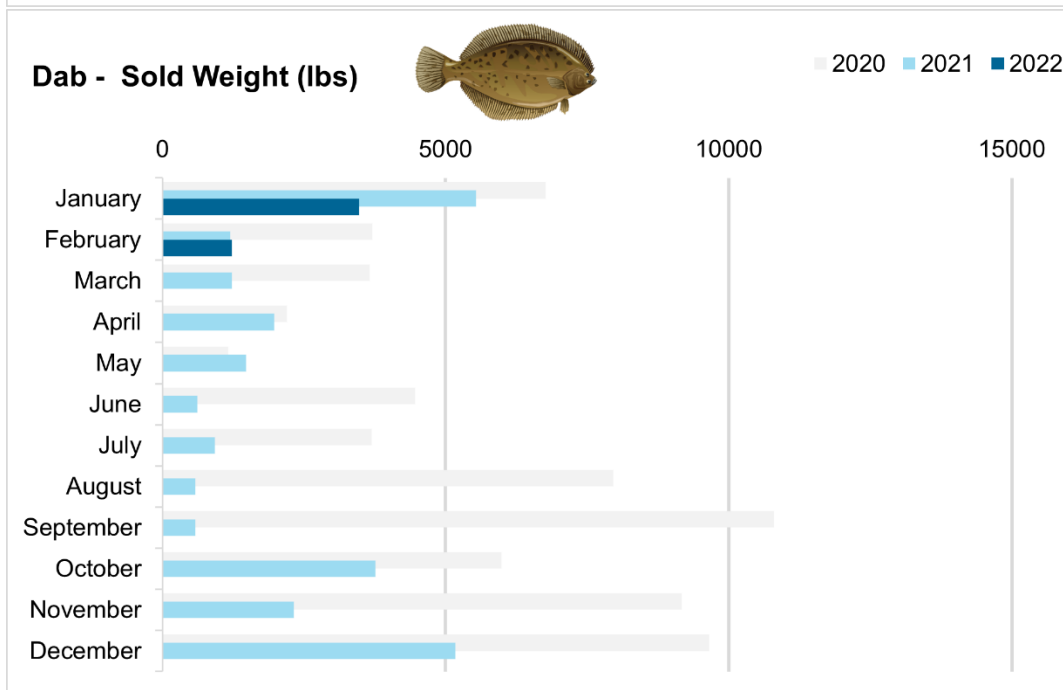

# Volume of Fish Landed at the Portland Fish Exchange (PFEX)

PFEX is one of just a handful of fish auctions in New England where fishermen land their catch and processors bid on and purchase fish from multiple boats. The volume of fish moving through PFEX is a publicly available source of data that can show patterns over time.

### Greyscale - Sold Weight (lbs)

2020 2021 2022

### Haddock - Sold Weight (lbs)

2020 2021 2022

### Redfish - Sold Weight (lbs)

2020 2021 2022