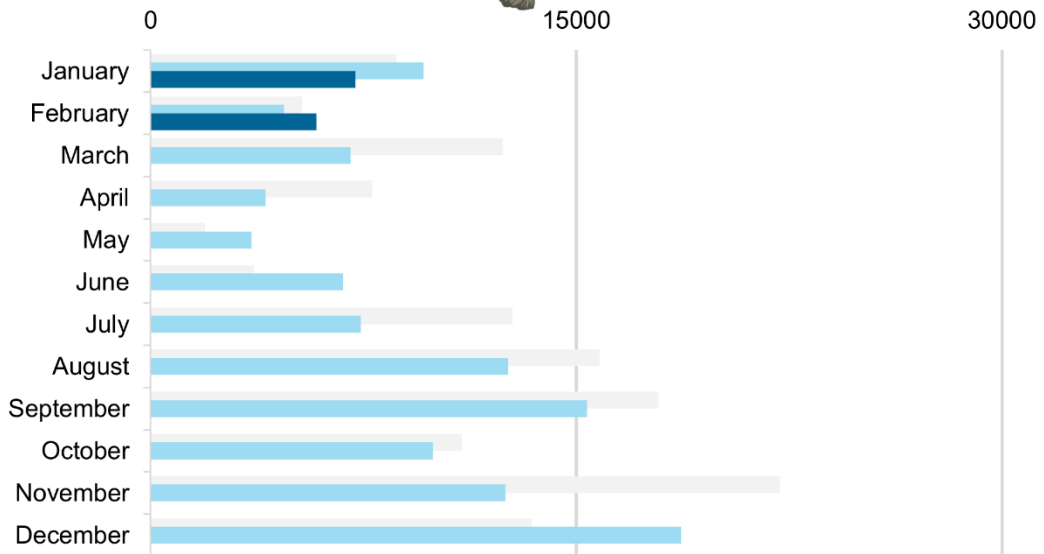

### Greyscale - Sold Weight (lbs)

2020 2021 2022

### Haddock - Sold Weight (lbs)

2020 2021 2022

### Monkfish - Sold Weight (lbs)

2020 2021 2022