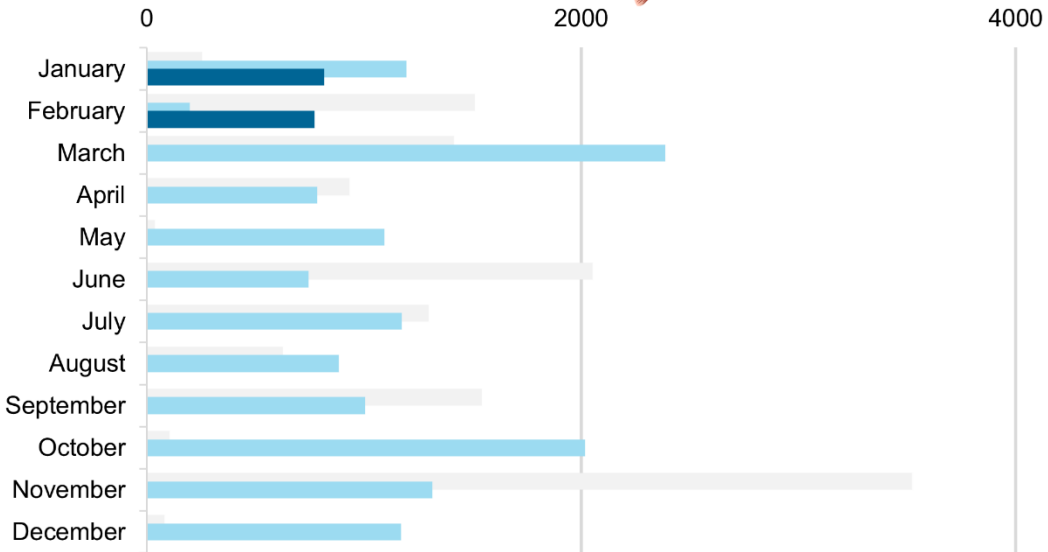

### Monkfish - Sold Weight (lbs)

2020 2021 2022

### Pollock - Sold Weight (lbs)

2020 2021 2022

### Redfish - Sold Weight (lbs)

2020 2021 2022