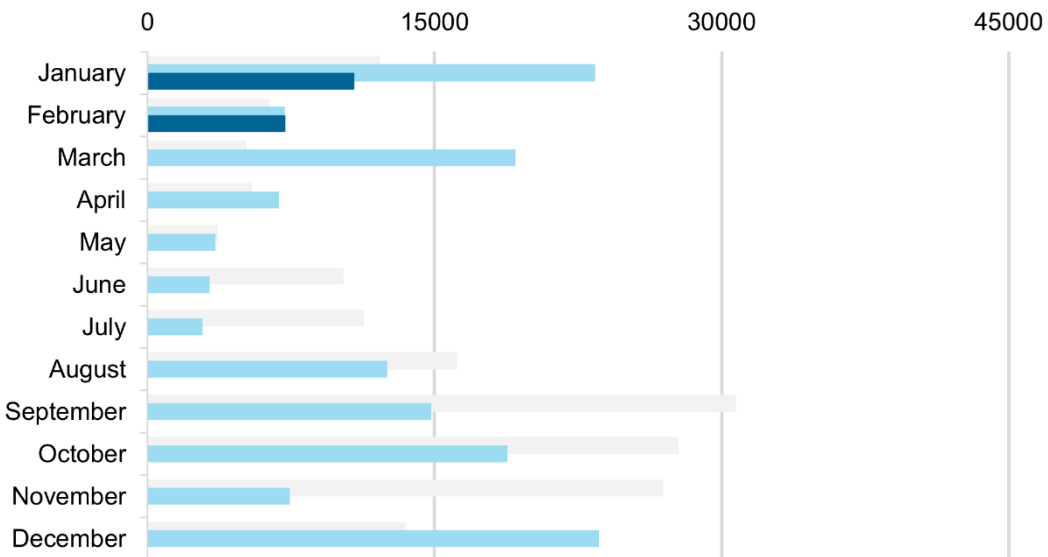

# Volume of Fish Landed at the Portland Fish Exchange (PFEX)

PFEX is one of just a handful of fish auctions in New England where fishermen land their catch and processors bid on and purchase fish from multiple boats. The volume of fish moving through PFEX is a publicly available source of data that can show patterns over time.

### Greyscale - Sold Weight (lbs)

2020 2021 2022

### Haddock - Sold Weight (lbs)

2020 2021 2022