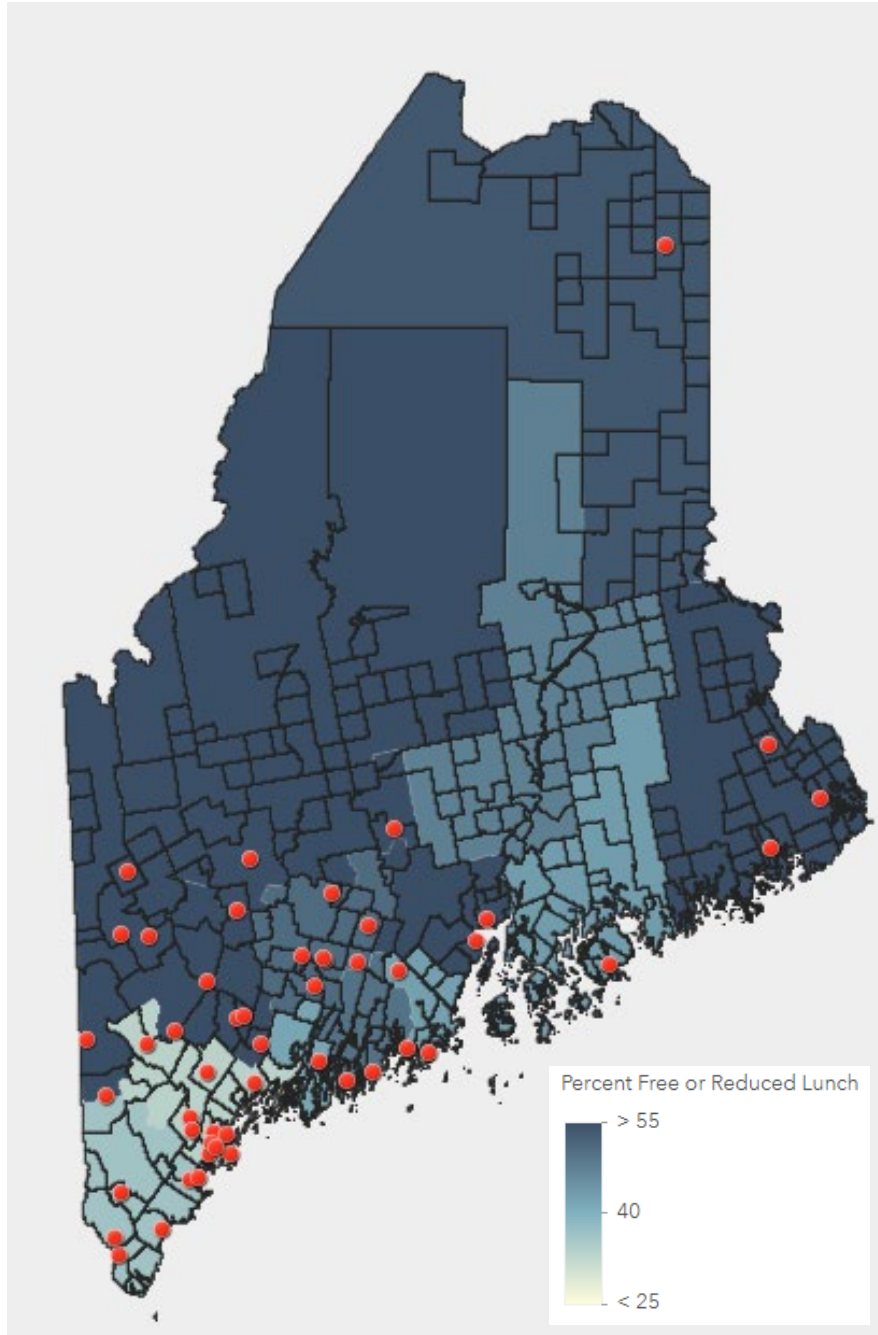

Home Delivery Participation, 2020-2021 School Year

During the 2020-2021 school year, we served students in 14 of Maine's 16 counties. In the map above, red dots indicate schools that participated in Home Delivery, black lines indicate school district boundaries, and the color bar indicates the percentage of students who qualified for free or subsidized lunch.

STATEWIDE TOTAL	4945
------------------------	-------------

ANDROSCOGGIN			
School	Town	Grade Level	# of Students
Farwell Elementary School	Lewiston	6th	35
Philip W. Sugg Middle School	Lisbon Falls	7th	74
Thomas J. McMahon Elementary School	Lewiston	6th	11
TOTAL			120

AROOSTOOK			
School	Town	Grade Level	# of Students
Caribou Community School	Caribou	5th	60
TOTAL			60

CUMBERLAND			
School	Town	Grade Level	# of Students
Amanda C. Rowe Elementary School	Portland	5th	7
Cape Elizabeth Middle School	Cape Elizabeth	5th	108
East End Community School	Portland	5th	47
Freeport Middle School	Freeport	7th	44
Gray-New Gloucester Middle School	Gray	5th	34
Great Falls Elementary School	Gorham	5th	52
Lake Region Schools	Naples	6th	120
Portland Public Schools STEM Expo	Portland	5th/6th	35
Narragansett Elementary School	Gorham	5th	60
Scarborough Middle School	Scarborough	6th	244
STRIVE*	South Portland	n/a	25
Waldo T. Skillin Elementary School	South Portland	5th	45
TOTAL			821