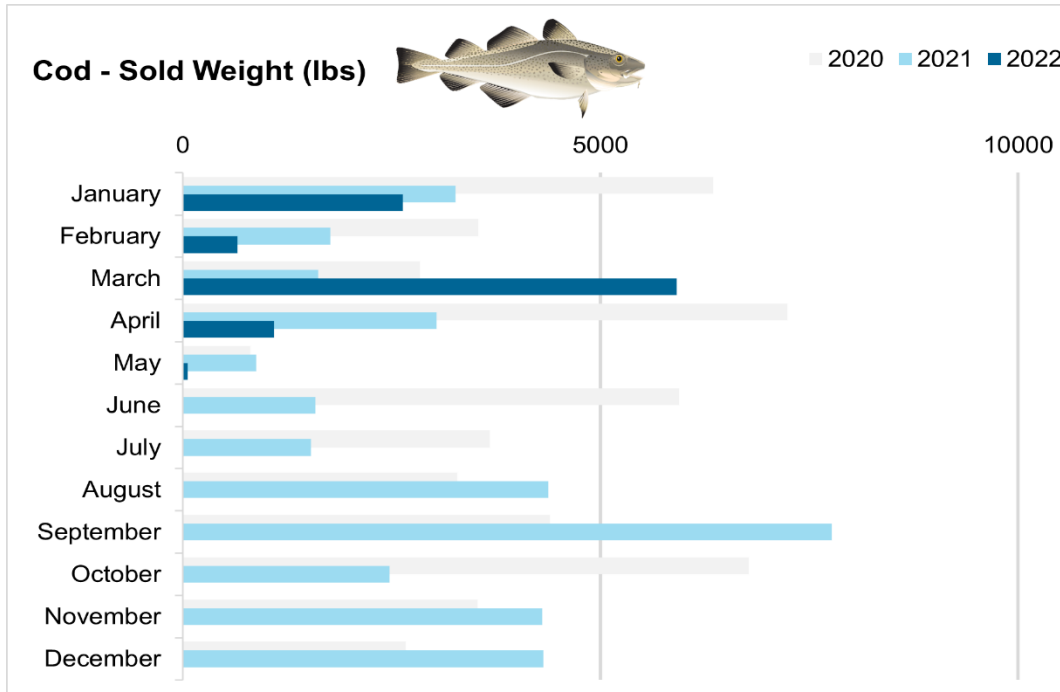

# Volume of Fish Landed at the Portland Fish Exchange (PFEX)

PFEX is one of just a handful of fish auctions in New England where fishermen land their catch and processors bid on and purchase fish from multiple boats. The volume of fish moving through PFEX is a publicly available source of data that can show patterns over time.

### Greysole - Sold Weight (lbs)

2020 2021 2022

### Haddock - Sold Weight (lbs)

2020 2021 2022

### Redfish - Sold Weight (lbs)

2020 2021 2022