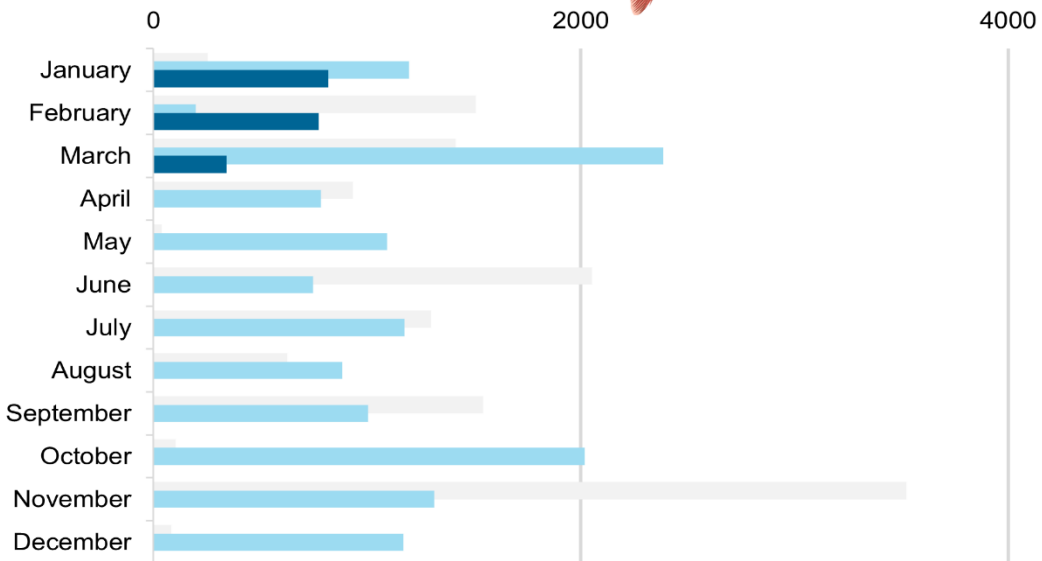

### Monkfish - Sold Weight (lbs)

2020 2021 2022

### Pollock - Sold Weight (lbs)

2020 2021 2022

### Redfish - Sold Weight (lbs)

2020 2021 2022