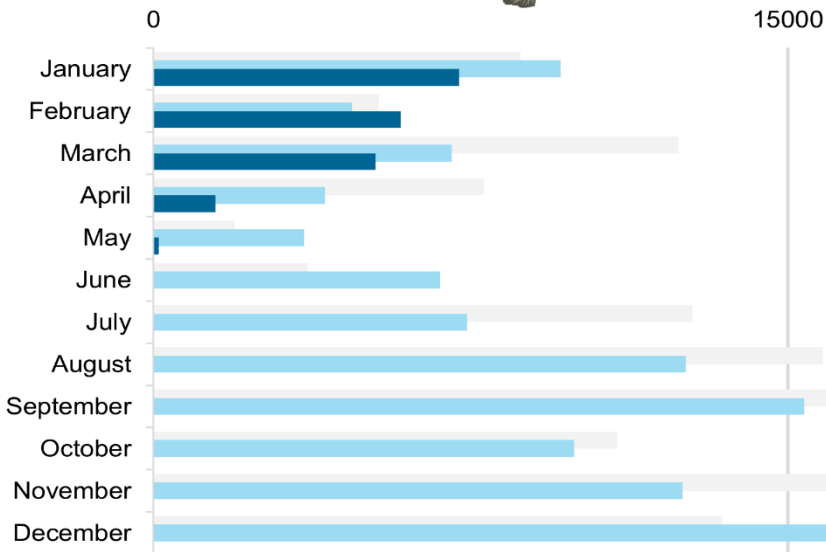

### Greysole - Sold Weight (lbs)

2020 2021 2022

### Haddock - Sold Weight (lbs)

2020 2021 2022

### Monkfish - Sold Weight (lbs)

2020 2021 2022