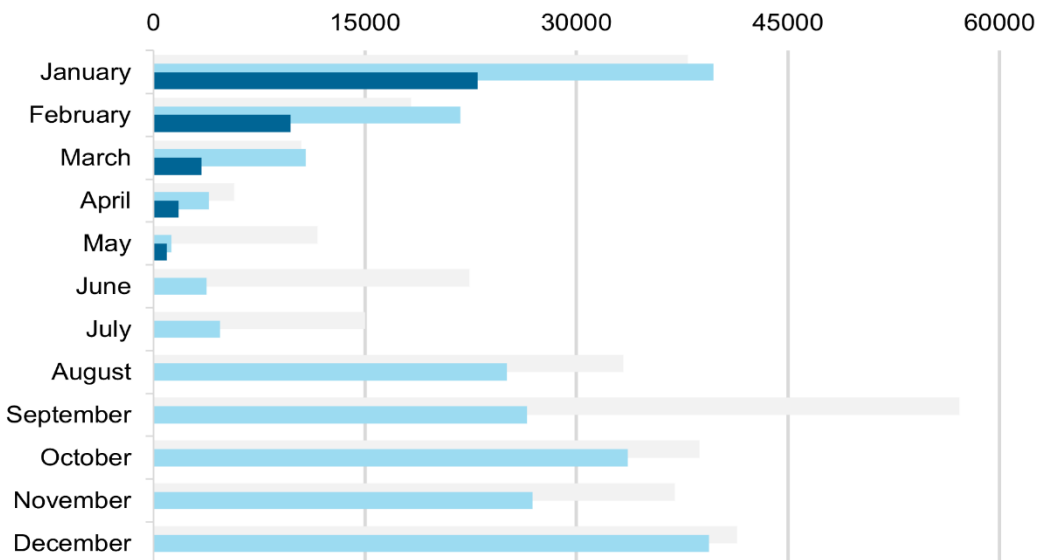

### Haddock - Sold Weight (lbs)

2020 2021 2022

### Monkfish - Sold Weight (lbs)

2020 2021 2022

### Pollock - Sold Weight (lbs)

2020 2021 2022