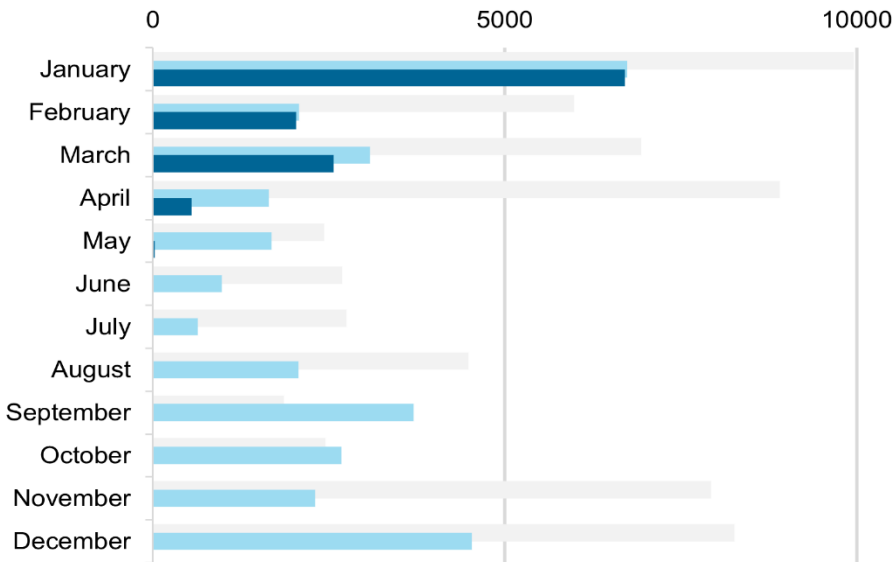

# Volume of Fish Landed at the Portland Fish Exchange (PFEX)

PFEX is one of just a handful of fish auctions in New England where fishermen land their catch and processors bid on and purchase fish from multiple boats. The volume of fish moving through PFEX is a publicly available source of data that can show patterns over time.

### Greysole - Sold Weight (lbs)

2020 2021 2022