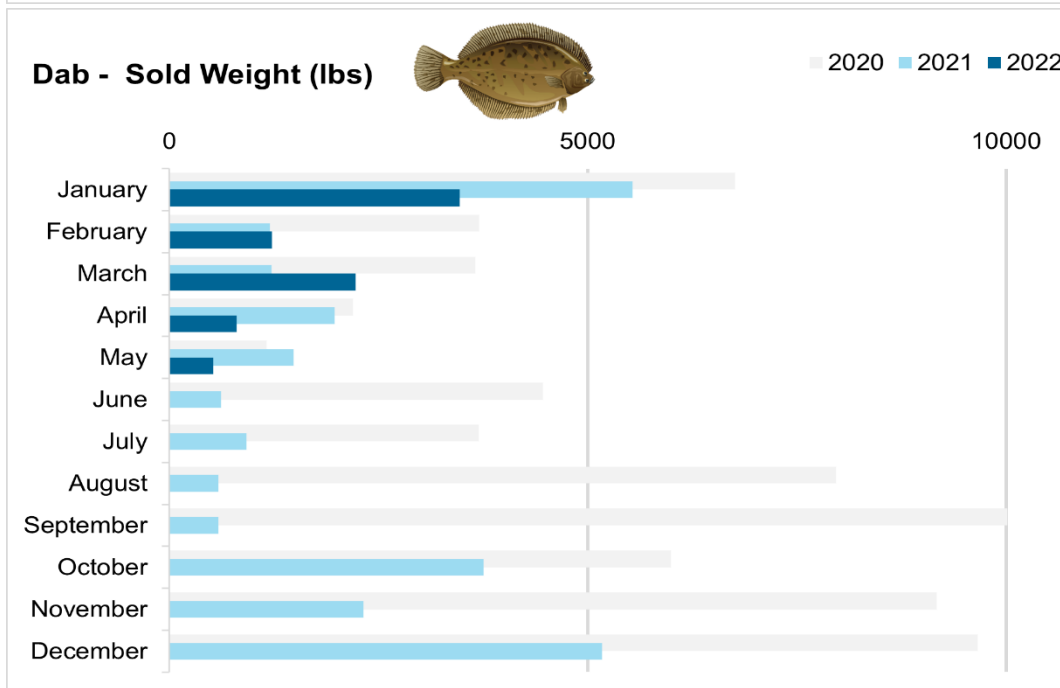

# Volume of Fish Landed at the Portland Fish Exchange (PFEX)

PFEX is one of just a handful of fish auctions in New England where fishermen land their catch and processors bid on and purchase fish from multiple boats. The volume of fish moving through PFEX is a publicly available source of data that can show patterns over time.

### Greysole - Sold Weight (lbs)

2020 2021 2022

### Haddock - Sold Weight (lbs)

2020 2021 2022

### Redfish - Sold Weight (lbs)

2020 2021 2022