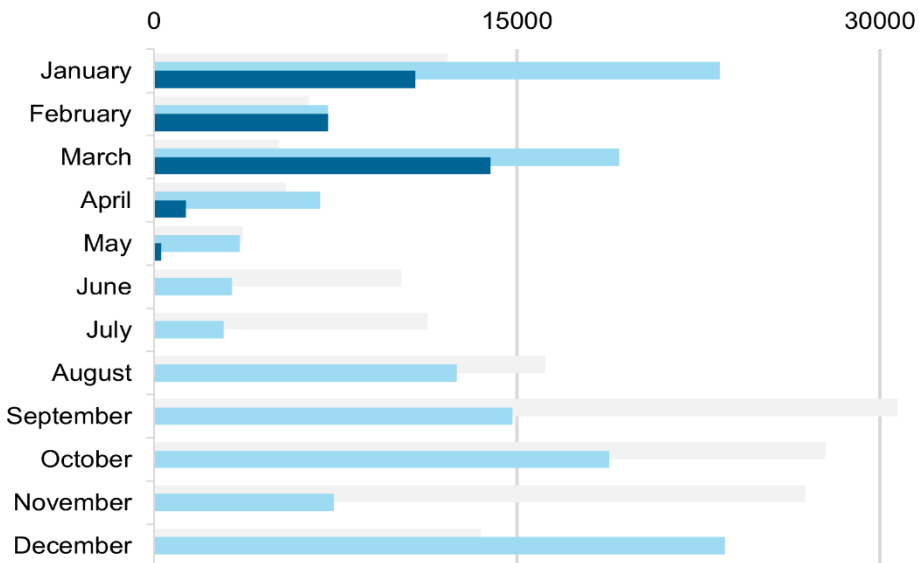

# Volume of Fish Landed at the Portland Fish Exchange (PFEX)

PFEX is one of just a handful of fish auctions in New England where fishermen land their catch and processors bid on and purchase fish from multiple boats. The volume of fish moving through PFEX is a publicly available source of data that can show patterns over time.

### Greysole - Sold Weight (lbs)

2020 2021 2022

### Haddock - Sold Weight (lbs)

2020 2021 2022